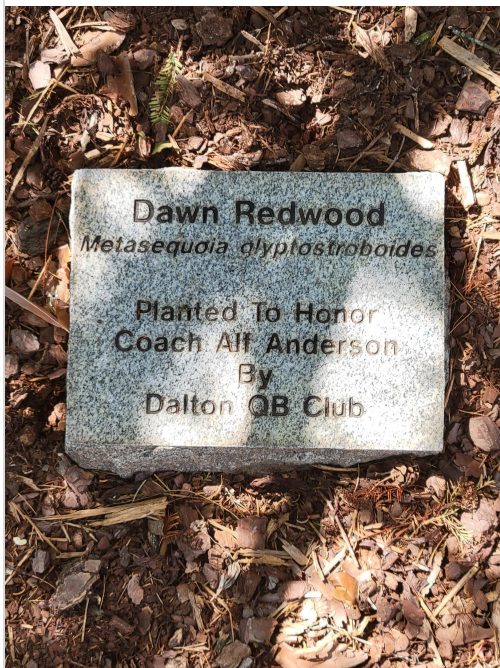

Memorial trees located at Rotary Park

Bill
McManus

Harlan
Godfrey by
Tarre, Dawn
and Kara

Wally
Bryant

Bill Chappell

Past members and loved ones by Dalton Garden Club

Ronnie McClurg

Mr. Tanner
Karr

Danny
Dantzler

Bill Mayo

Paul Sparks

Mable "Big
Mama"
Mullins

Guilford M.
Mauldin, Sr.

"Grey"
Sharon M.
Seaton

Coach Alf
Anderson

Jimmy
Gallman