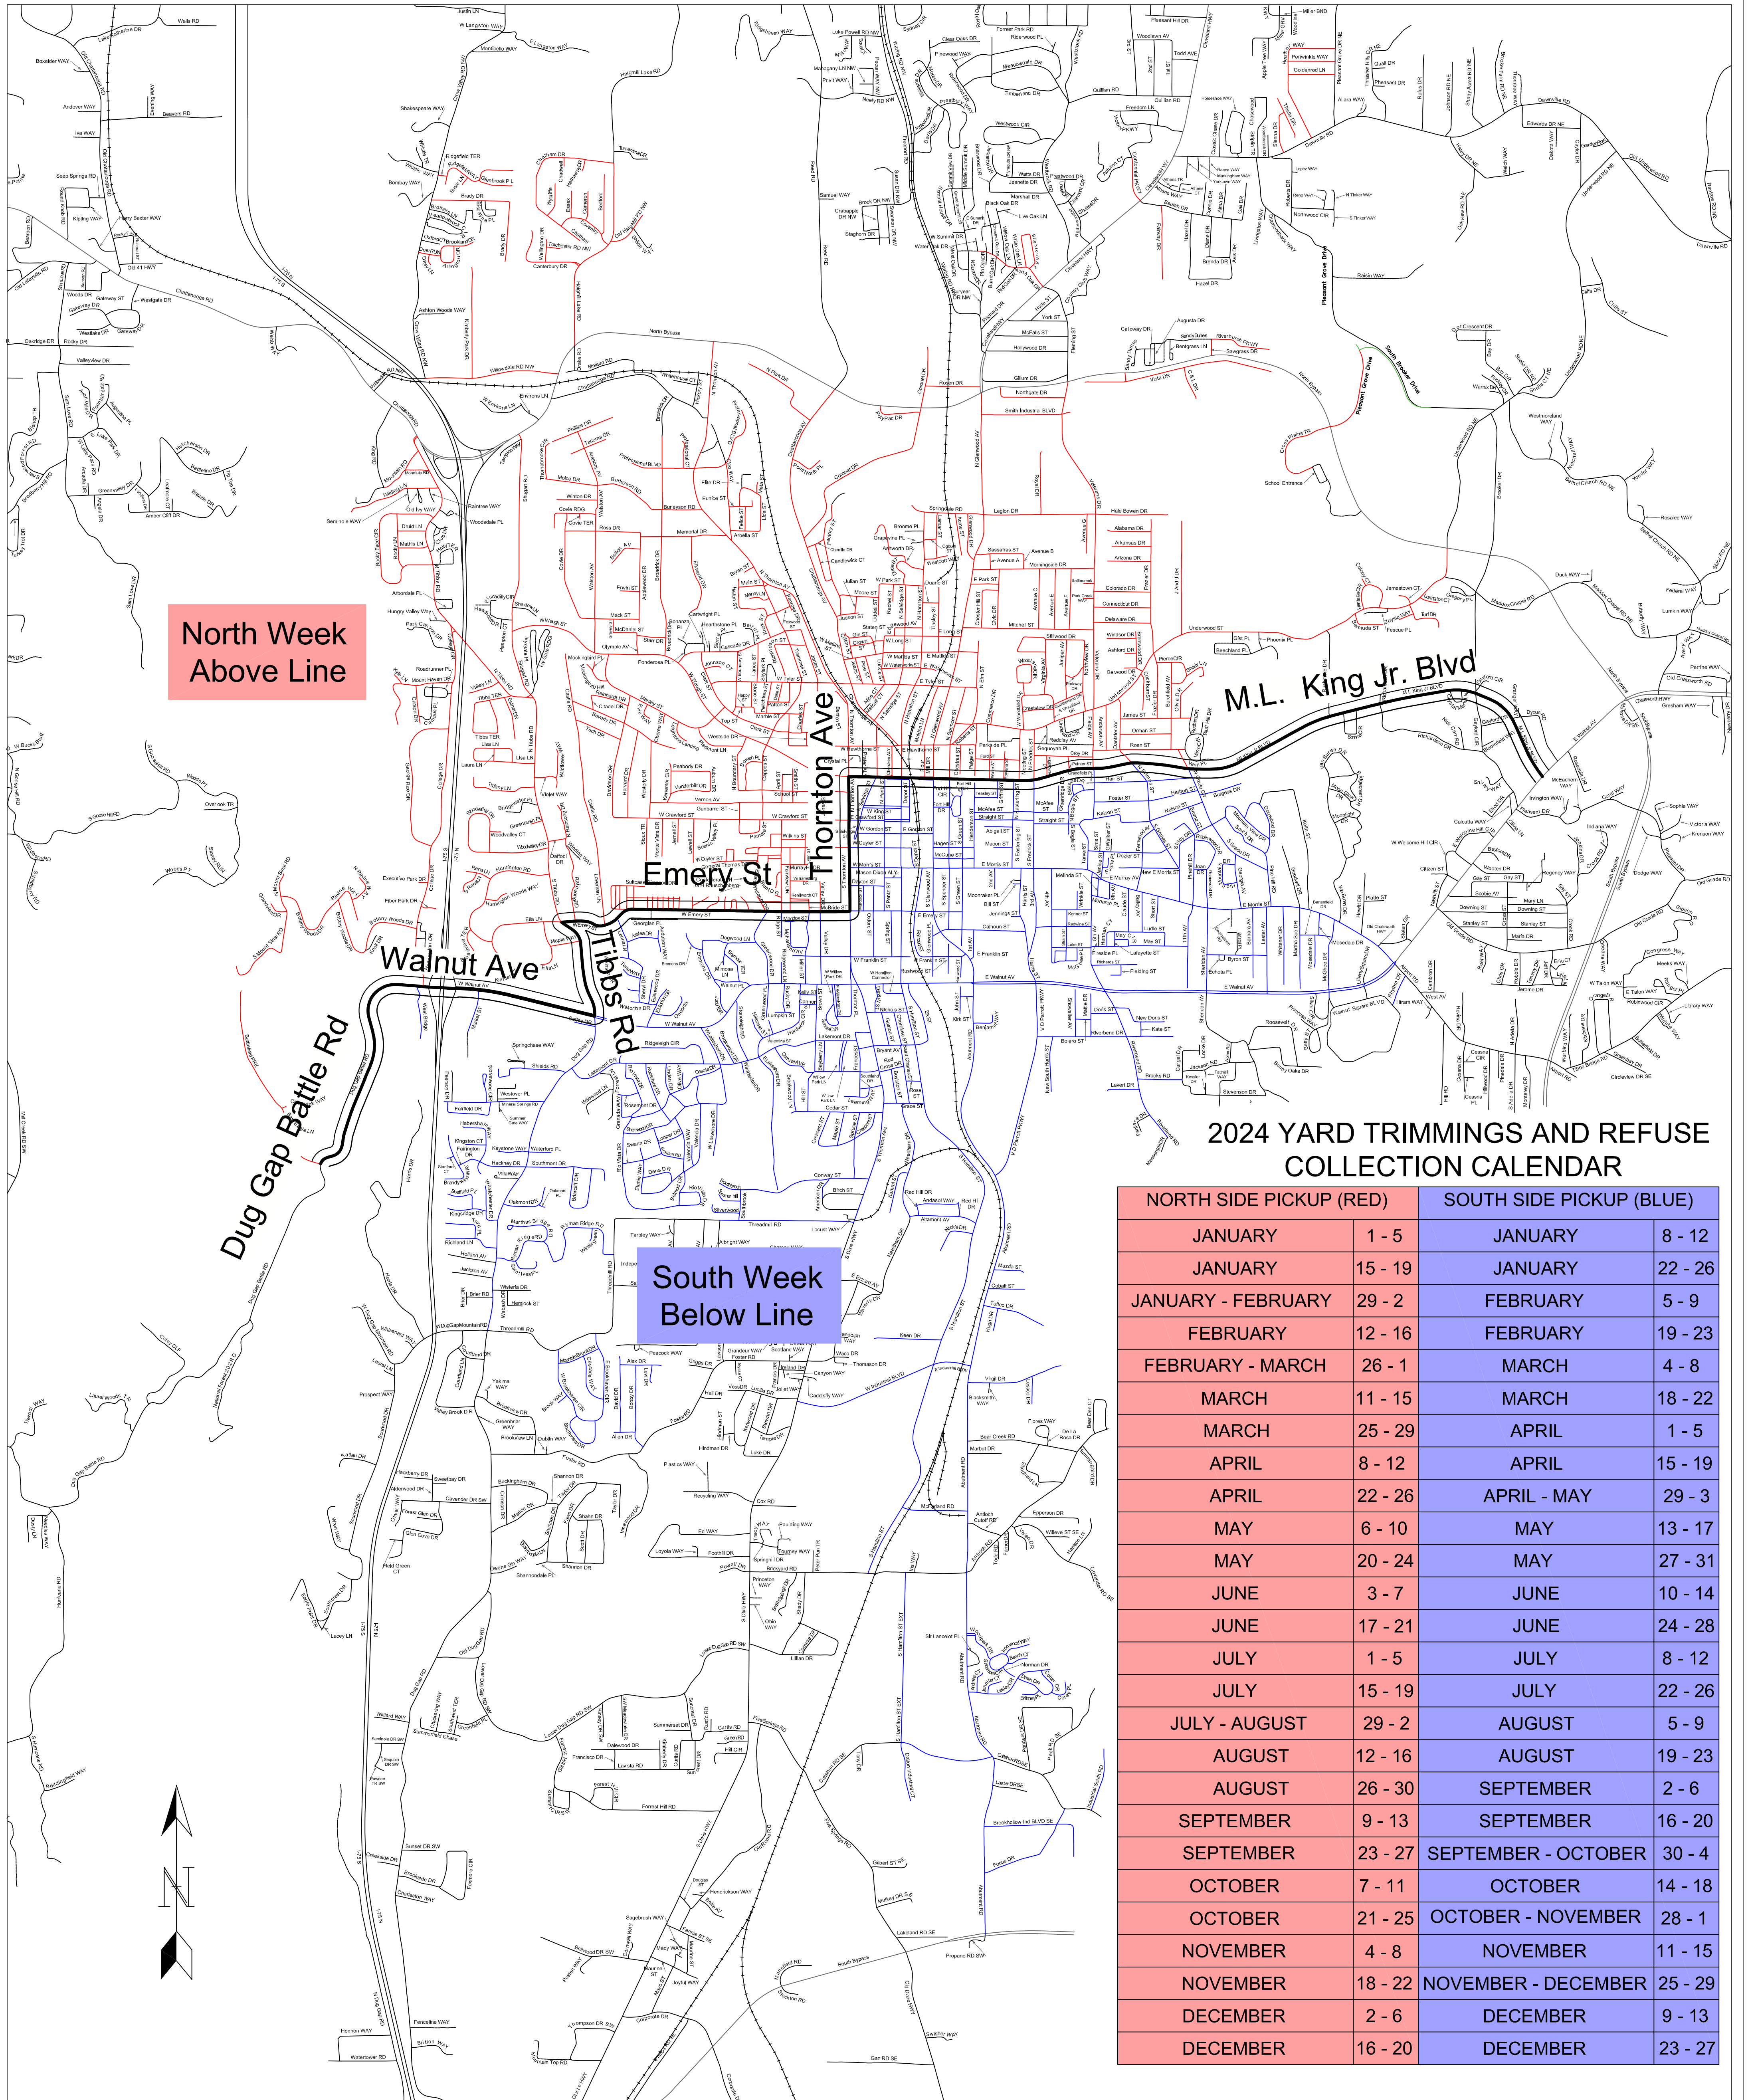

2024 Yard Trimmings & Refuse Collection Map/Schedule

2024 YARD TRIMMINGS AND REFUSE COLLECTION CALENDAR

NORTH SIDE PICKUP (RED)		SOUTH SIDE PICKUP (BLUE)	
JANUARY	1 - 5	JANUARY	8 - 12
JANUARY	15 - 19	JANUARY	22 - 26
JANUARY - FEBRUARY	29 - 2	FEBRUARY	5 - 9
FEBRUARY	12 - 16	FEBRUARY	19 - 23
FEBRUARY - MARCH	26 - 1	MARCH	4 - 8
MARCH	11 - 15	MARCH	18 - 22
MARCH	25 - 29	APRIL	1 - 5
APRIL	8 - 12	APRIL	15 - 19
APRIL	22 - 26	APRIL - MAY	29 - 3
MAY	6 - 10	MAY	13 - 17
MAY	20 - 24	MAY	27 - 31
JUNE	3 - 7	JUNE	10 - 14
JUNE	17 - 21	JUNE	24 - 28
JULY	1 - 5	JULY	8 - 12
JULY	15 - 19	JULY	22 - 26
JULY - AUGUST	29 - 2	AUGUST	5 - 9
AUGUST	12 - 16	AUGUST	19 - 23
AUGUST	26 - 30	SEPTEMBER	2 - 6
SEPTEMBER	9 - 13	SEPTEMBER	16 - 20
SEPTEMBER	23 - 27	SEPTEMBER - OCTOBER	30 - 4
OCTOBER	7 - 11	OCTOBER	14 - 18
OCTOBER	21 - 25	OCTOBER - NOVEMBER	28 - 1
NOVEMBER	4 - 8	NOVEMBER	11 - 15
NOVEMBER	18 - 22	NOVEMBER - DECEMBER	25 - 29
DECEMBER	2 - 6	DECEMBER	9 - 13
DECEMBER	16 - 20	DECEMBER	23 - 27