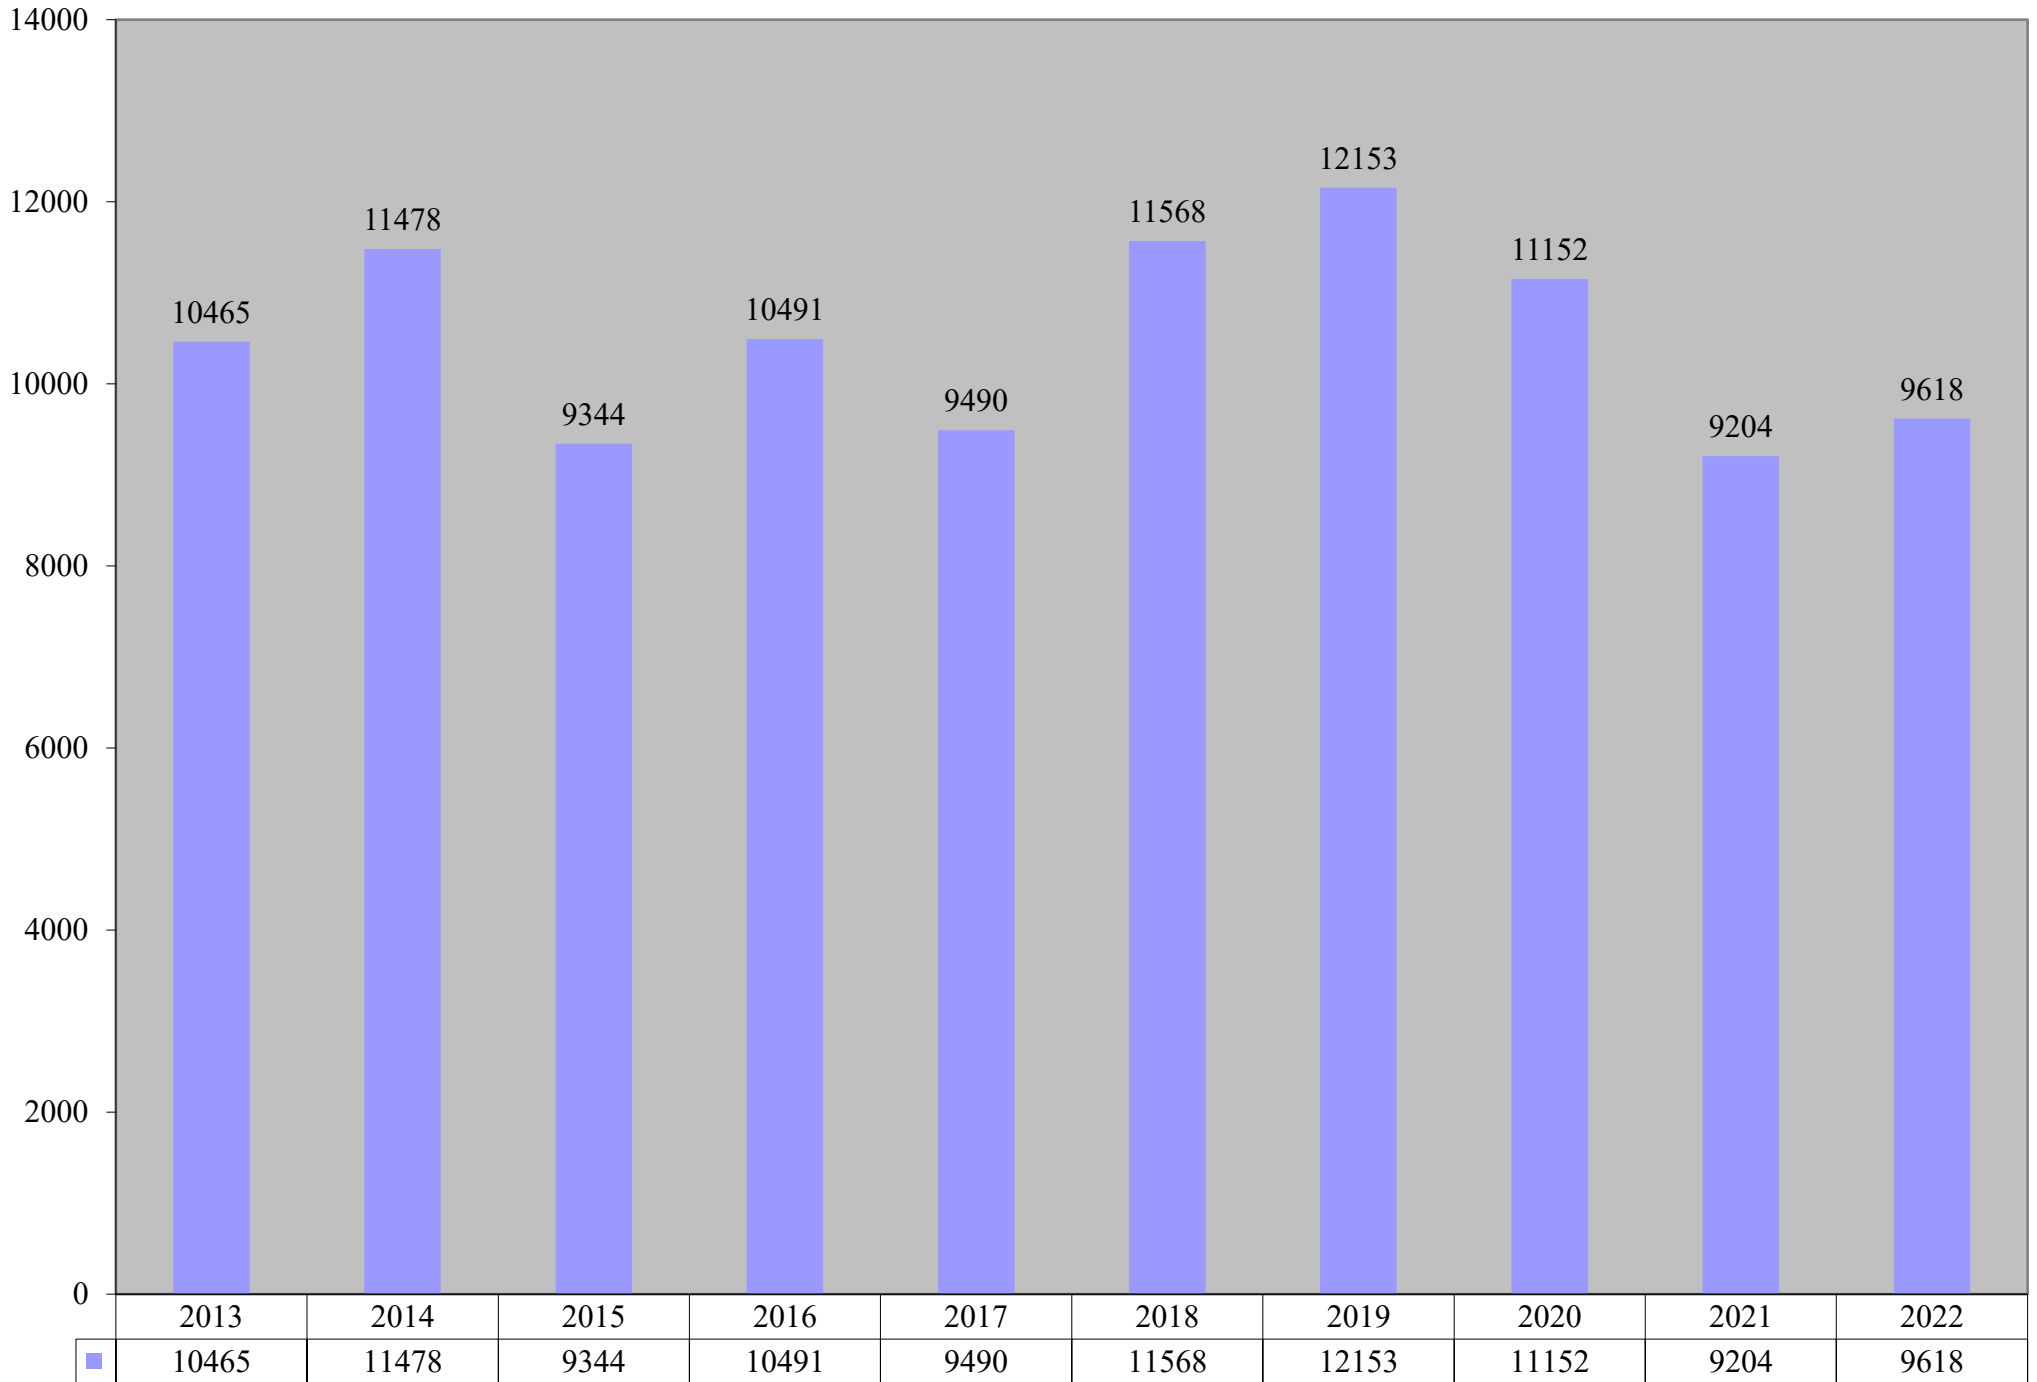

Dalton Police Department TOTAL TRAFFIC STOPS