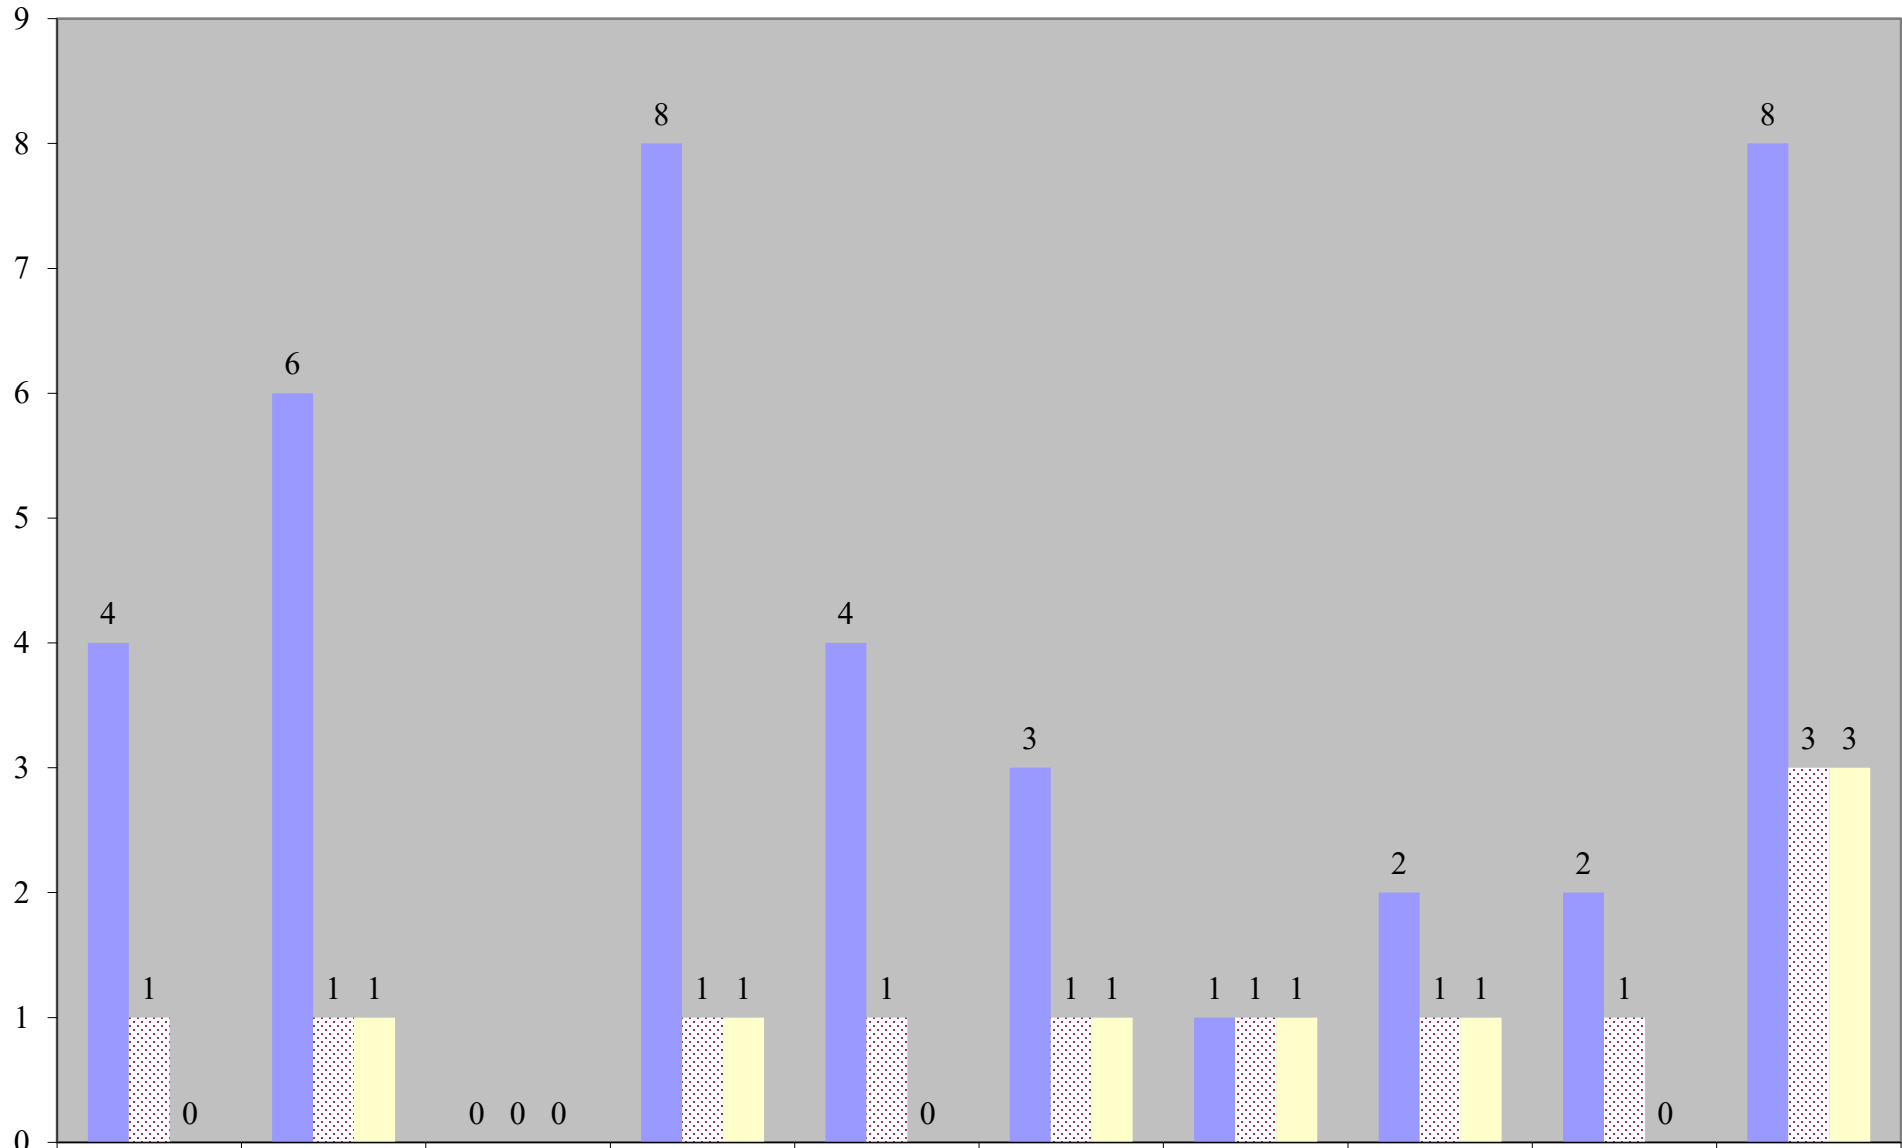

**Dalton Police Department
CRIME STATISTICS
Part I - Arson Offenses**

■ Incidents	4	6	0	8	4	3	1	2	2	8
▨ Clearances	1	1	0	1	1	1	1	1	1	3
■ Arrests	0	1	0	1	0	1	1	1	0	3