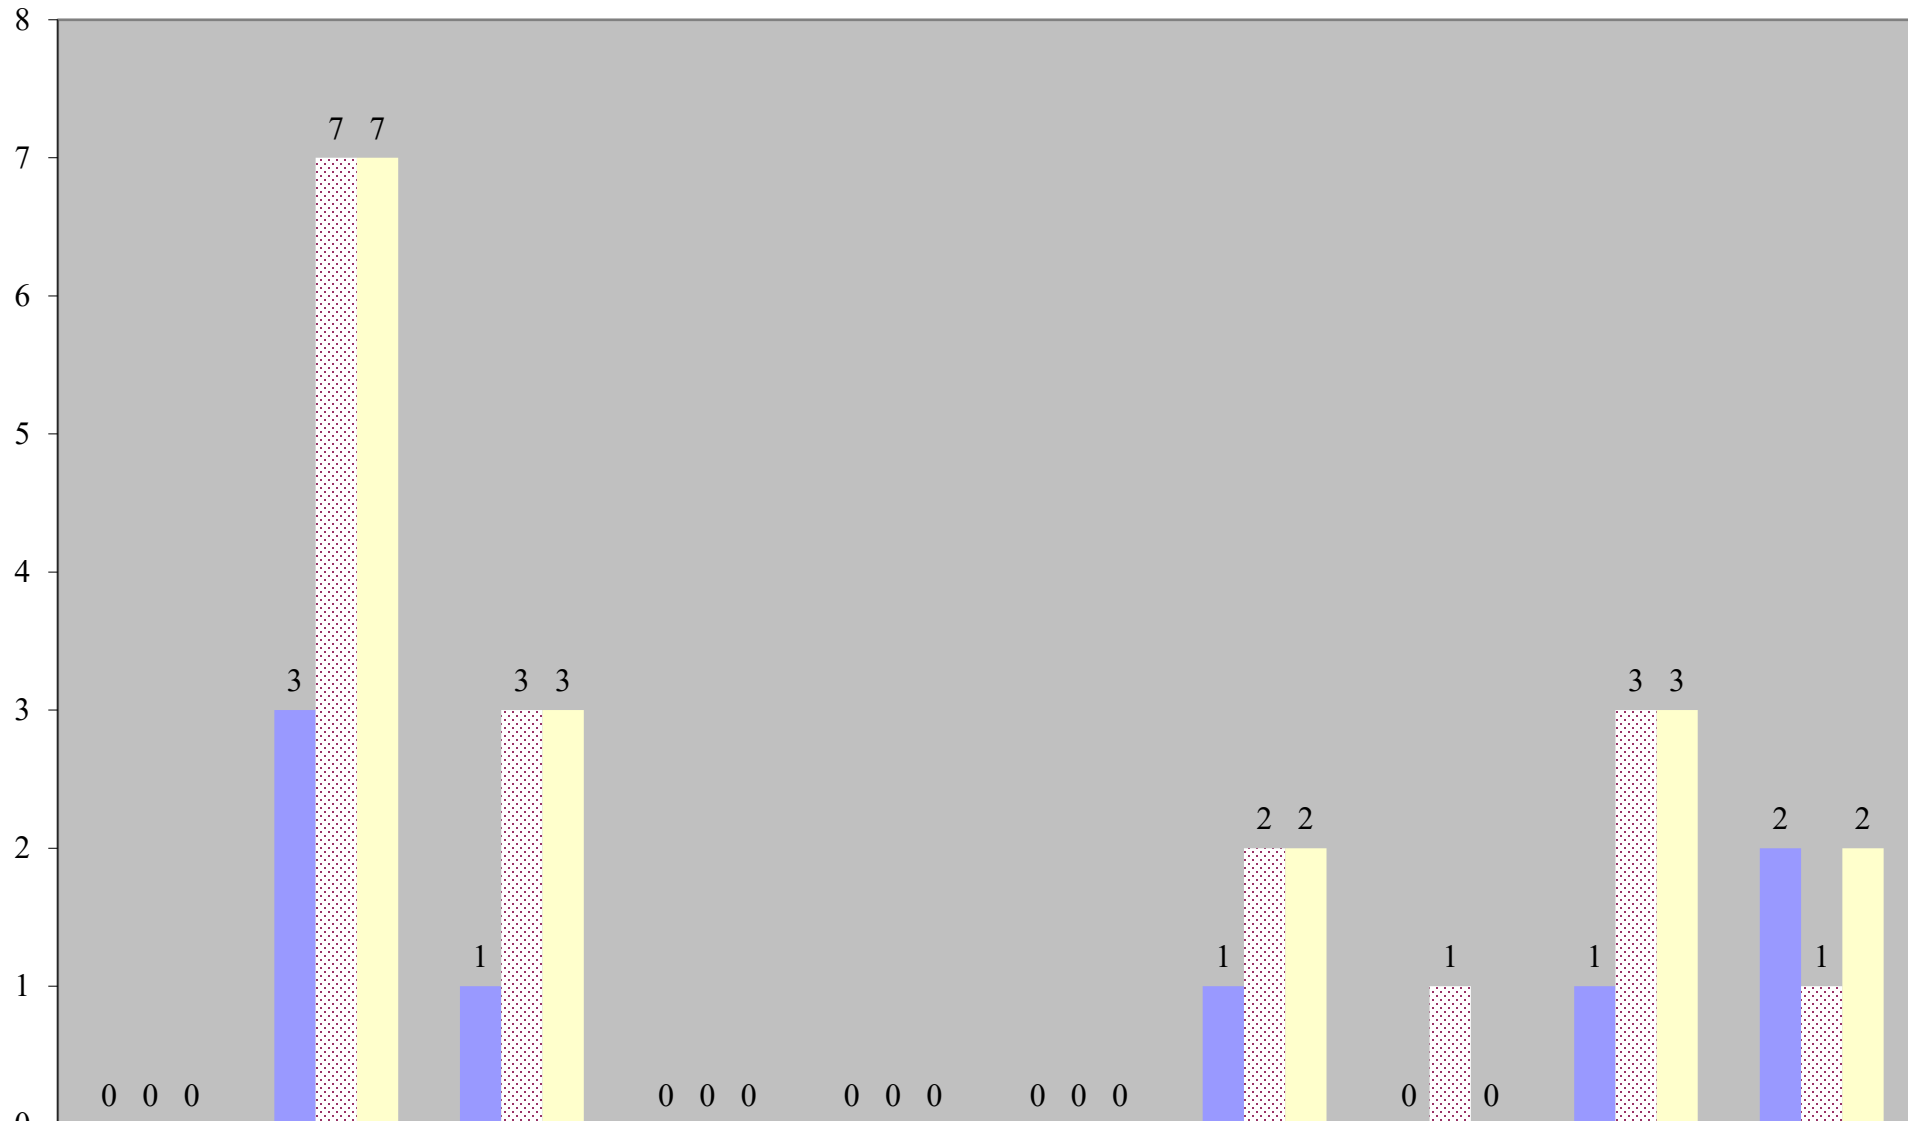

**Dalton Police Department
CRIME STATISTICS
Part I - Homicide Offenses**

■ Incidents	0	3	1	0	0	0	1	0	1	2
▨ Clearances	0	7	3	0	0	0	2	1	3	1
■ Arrests	0	7	3	0	0	0	2	0	3	2