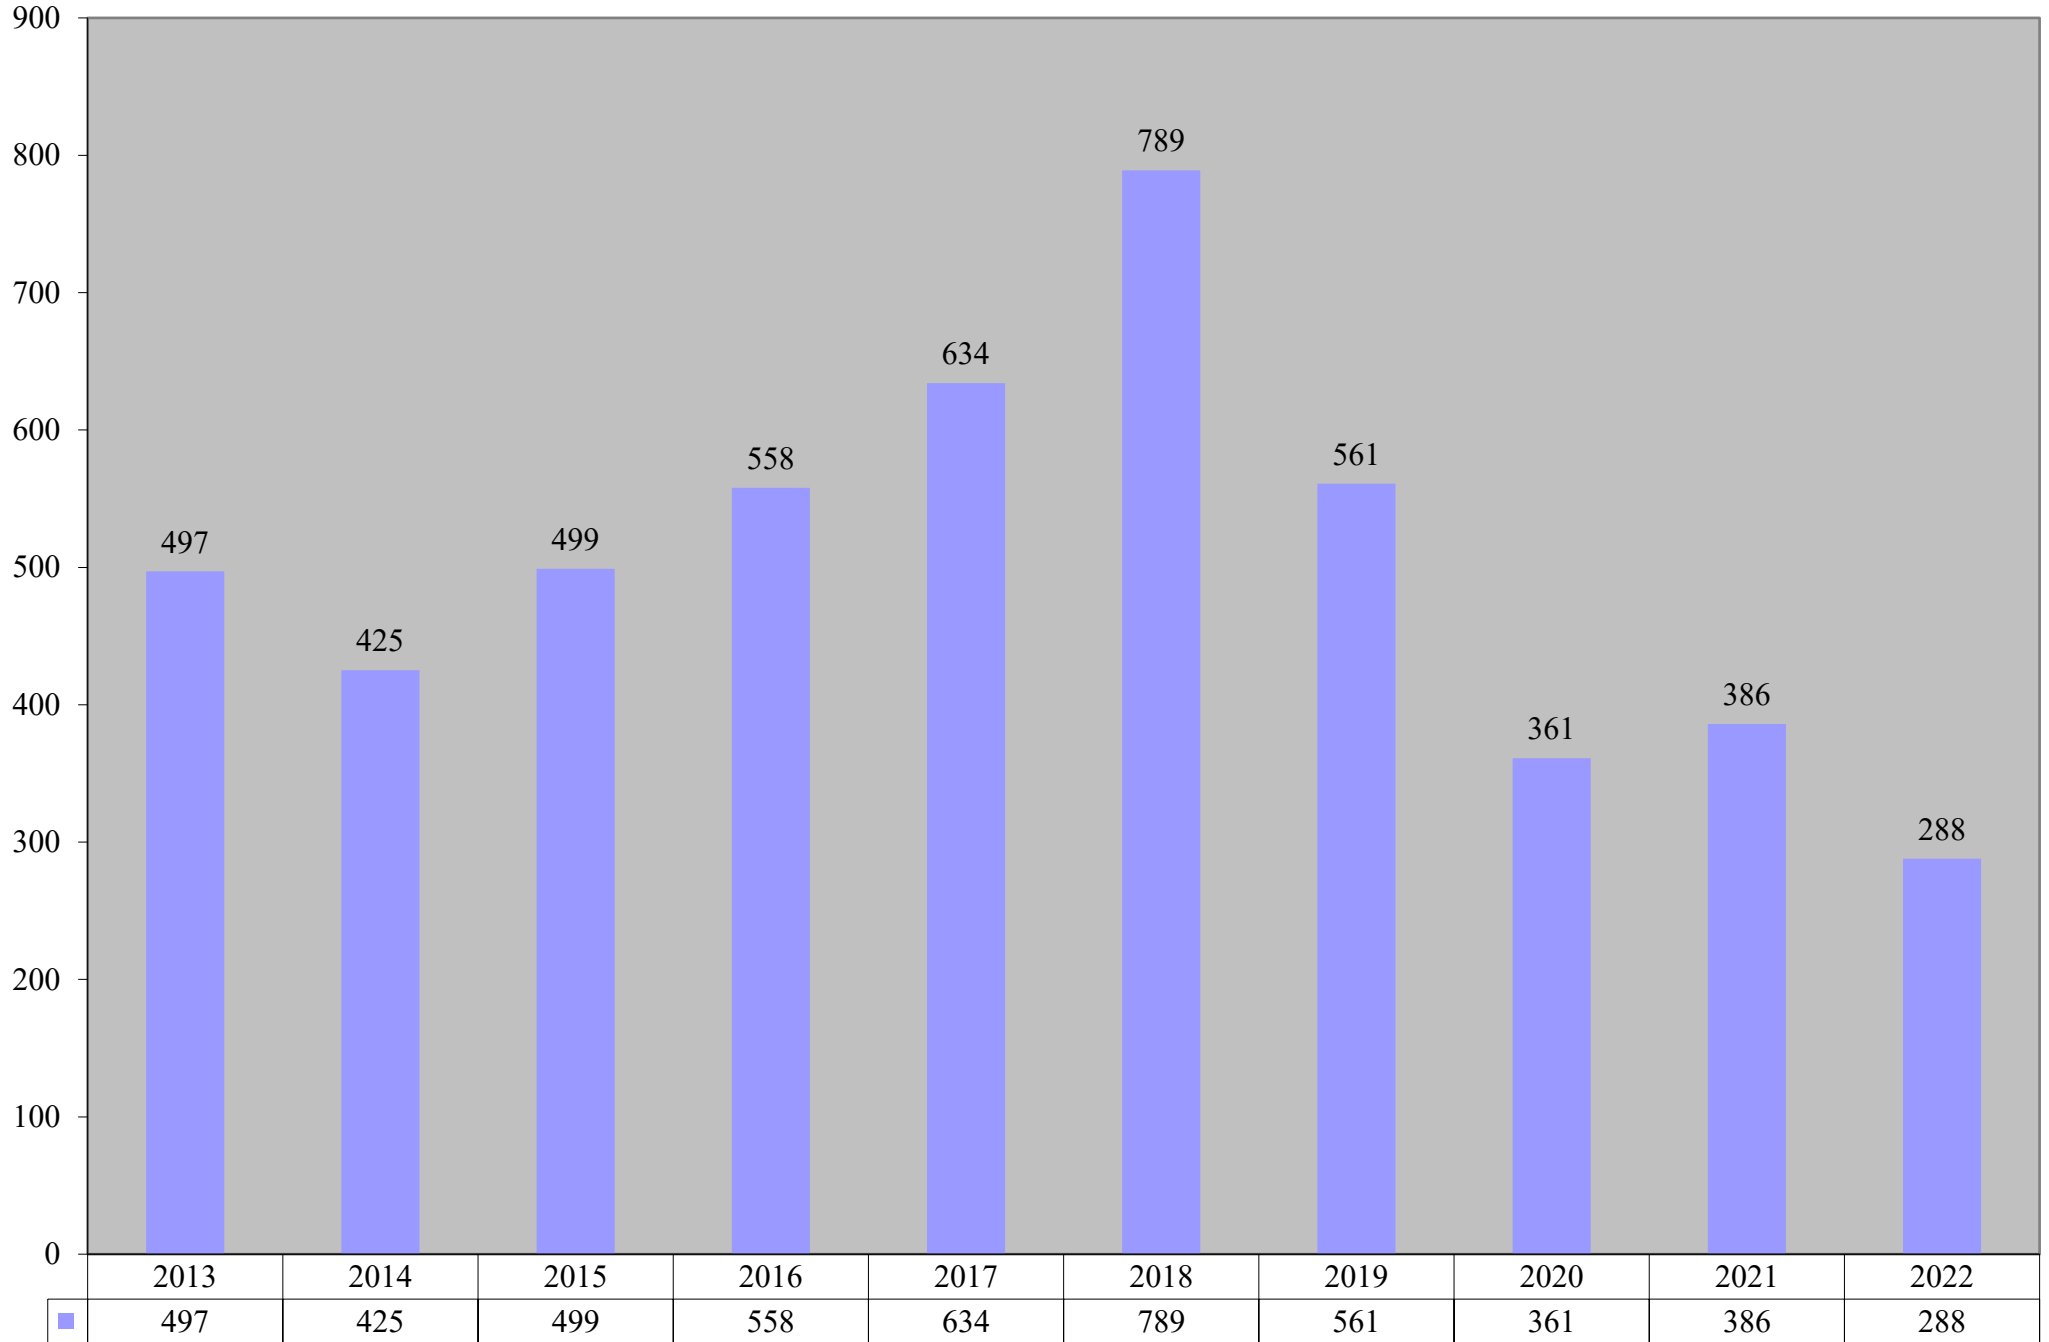

**Dalton Police Department
CRIME STATISTICS
Part II - Drug Cases**