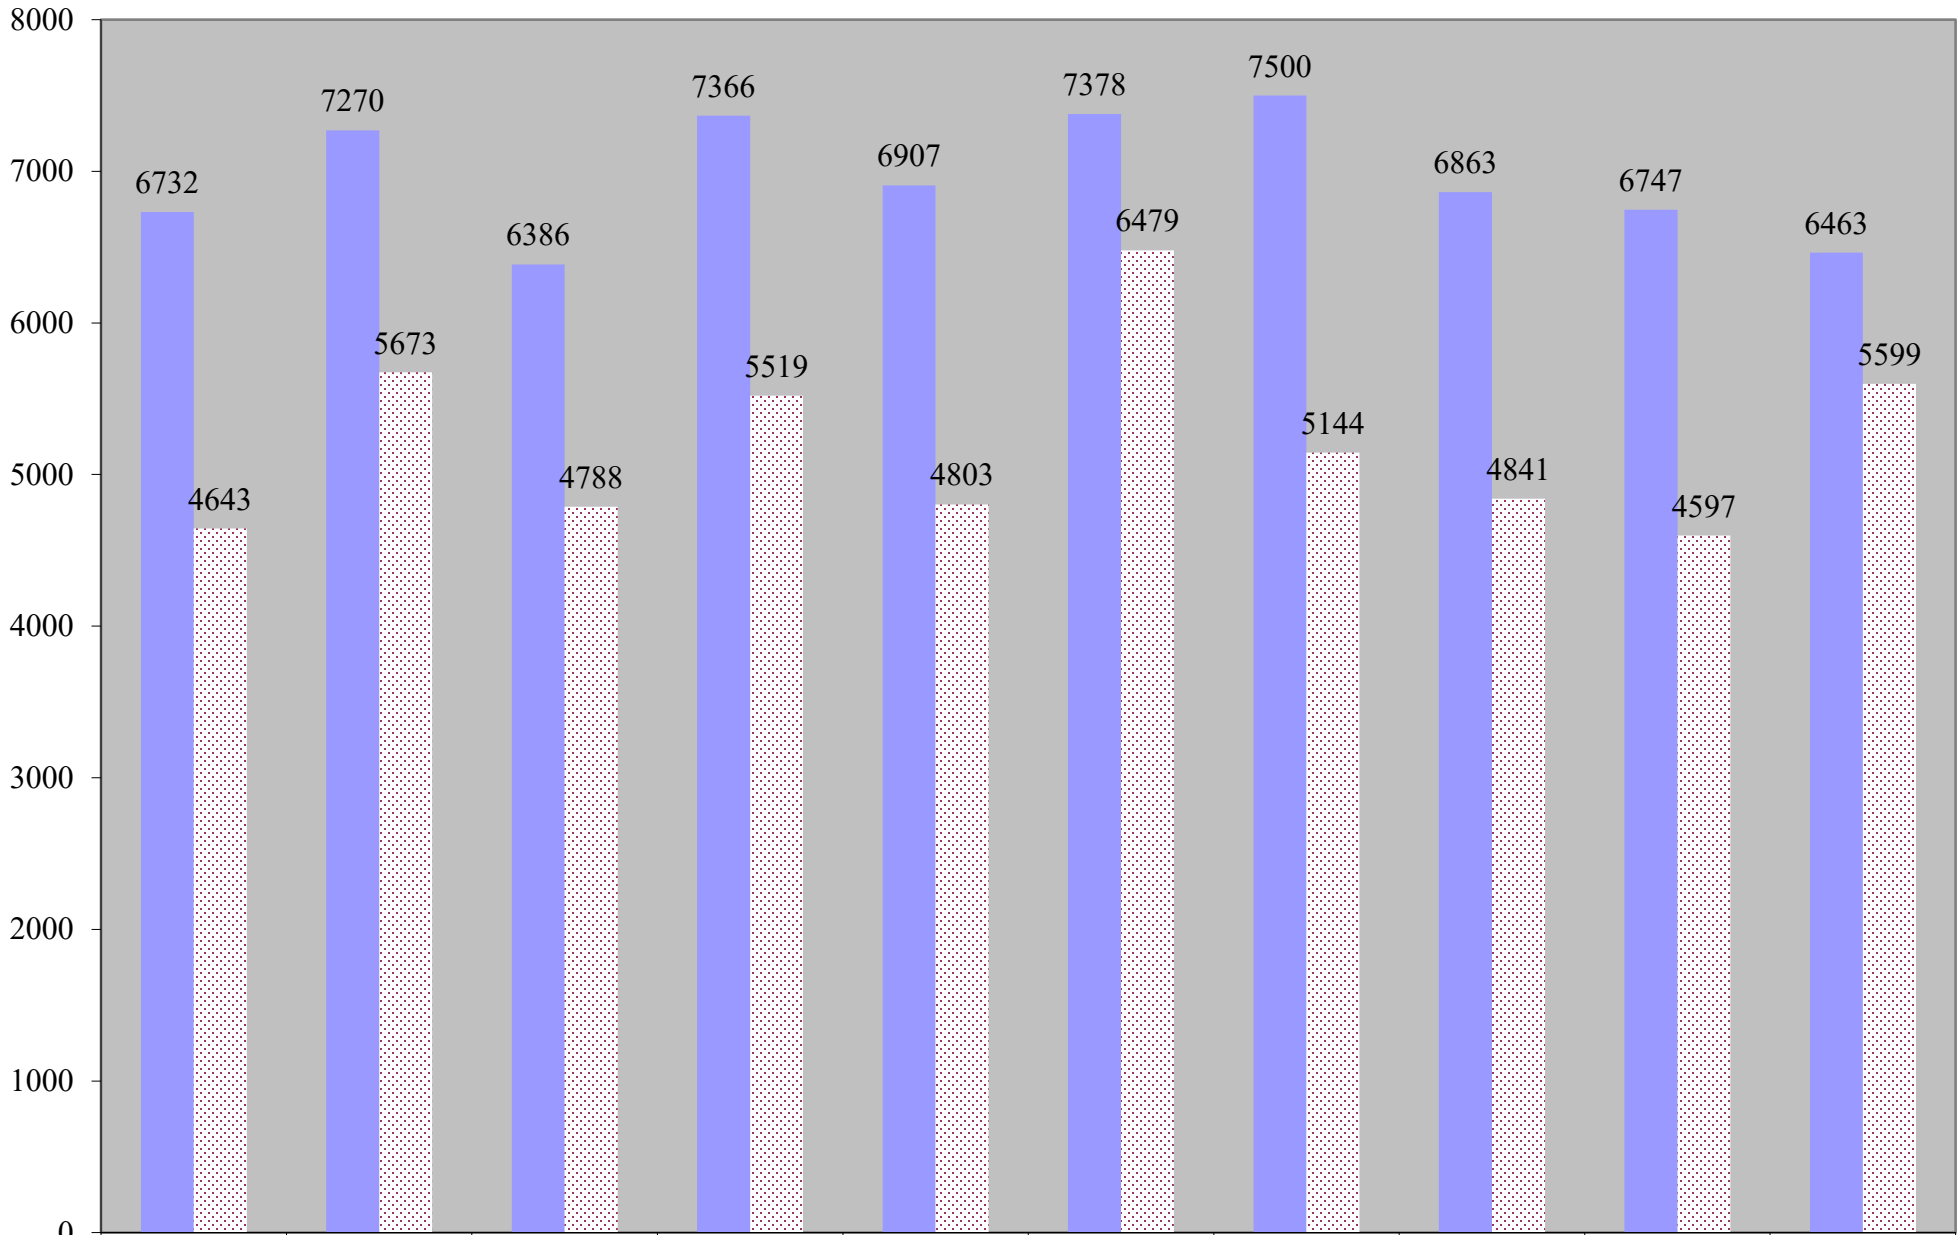

Dalton Police Department TRAFFIC CITATIONS

■ Citations	6732	7270	6386	7366	6907	7378	7500	6863	6747	6463
● Warnings	4643	5673	4788	5519	4803	6479	5144	4841	4597	5599