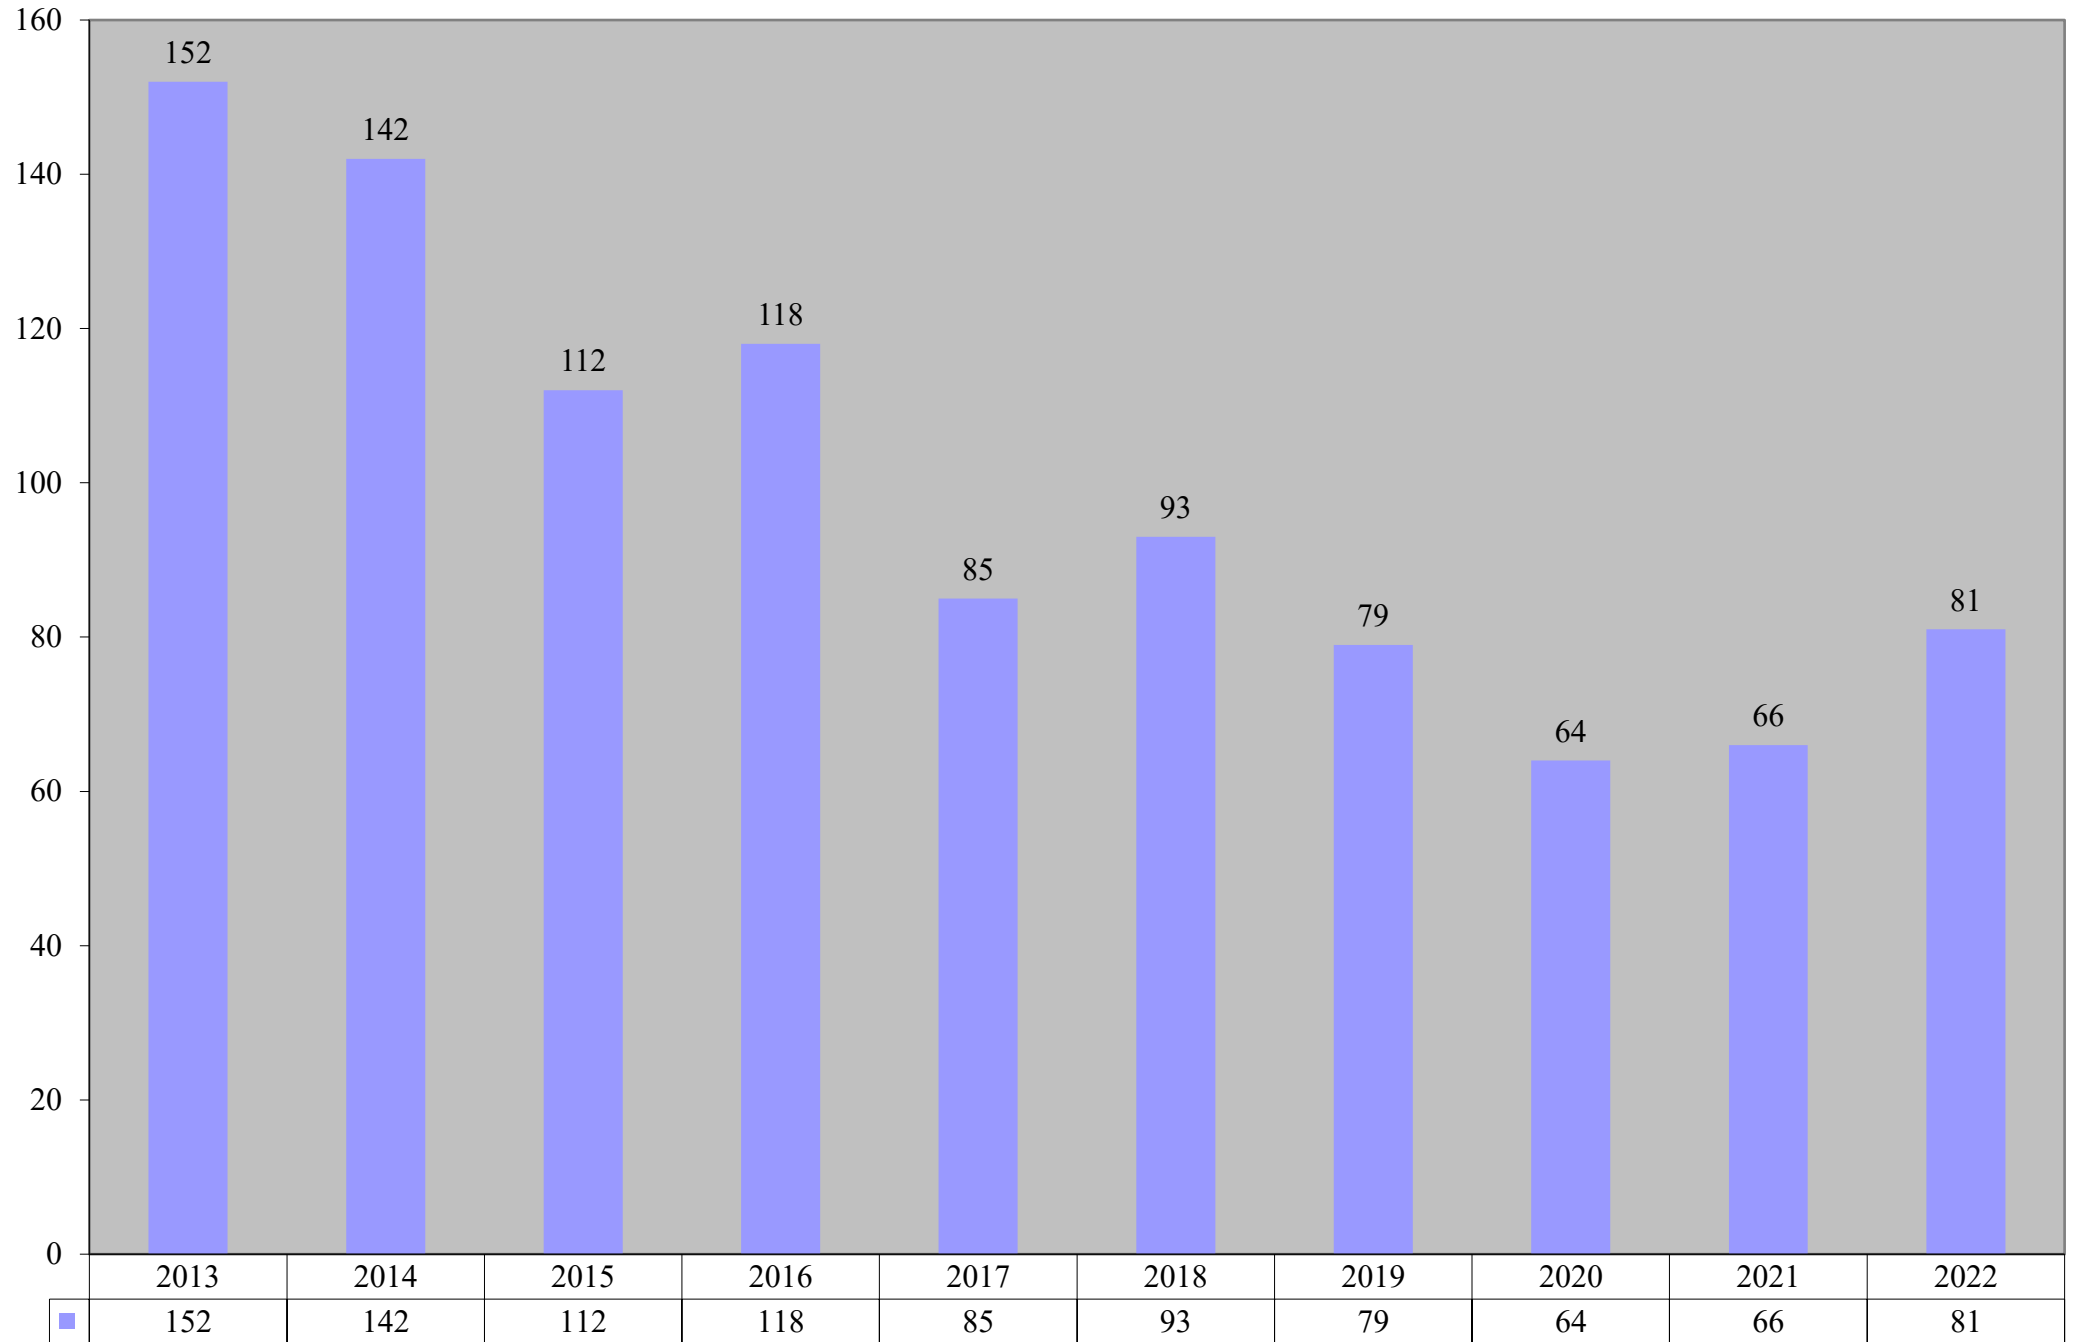

**Dalton Police Department
CRIME STATISTICS
Part II - Liquor Violations**