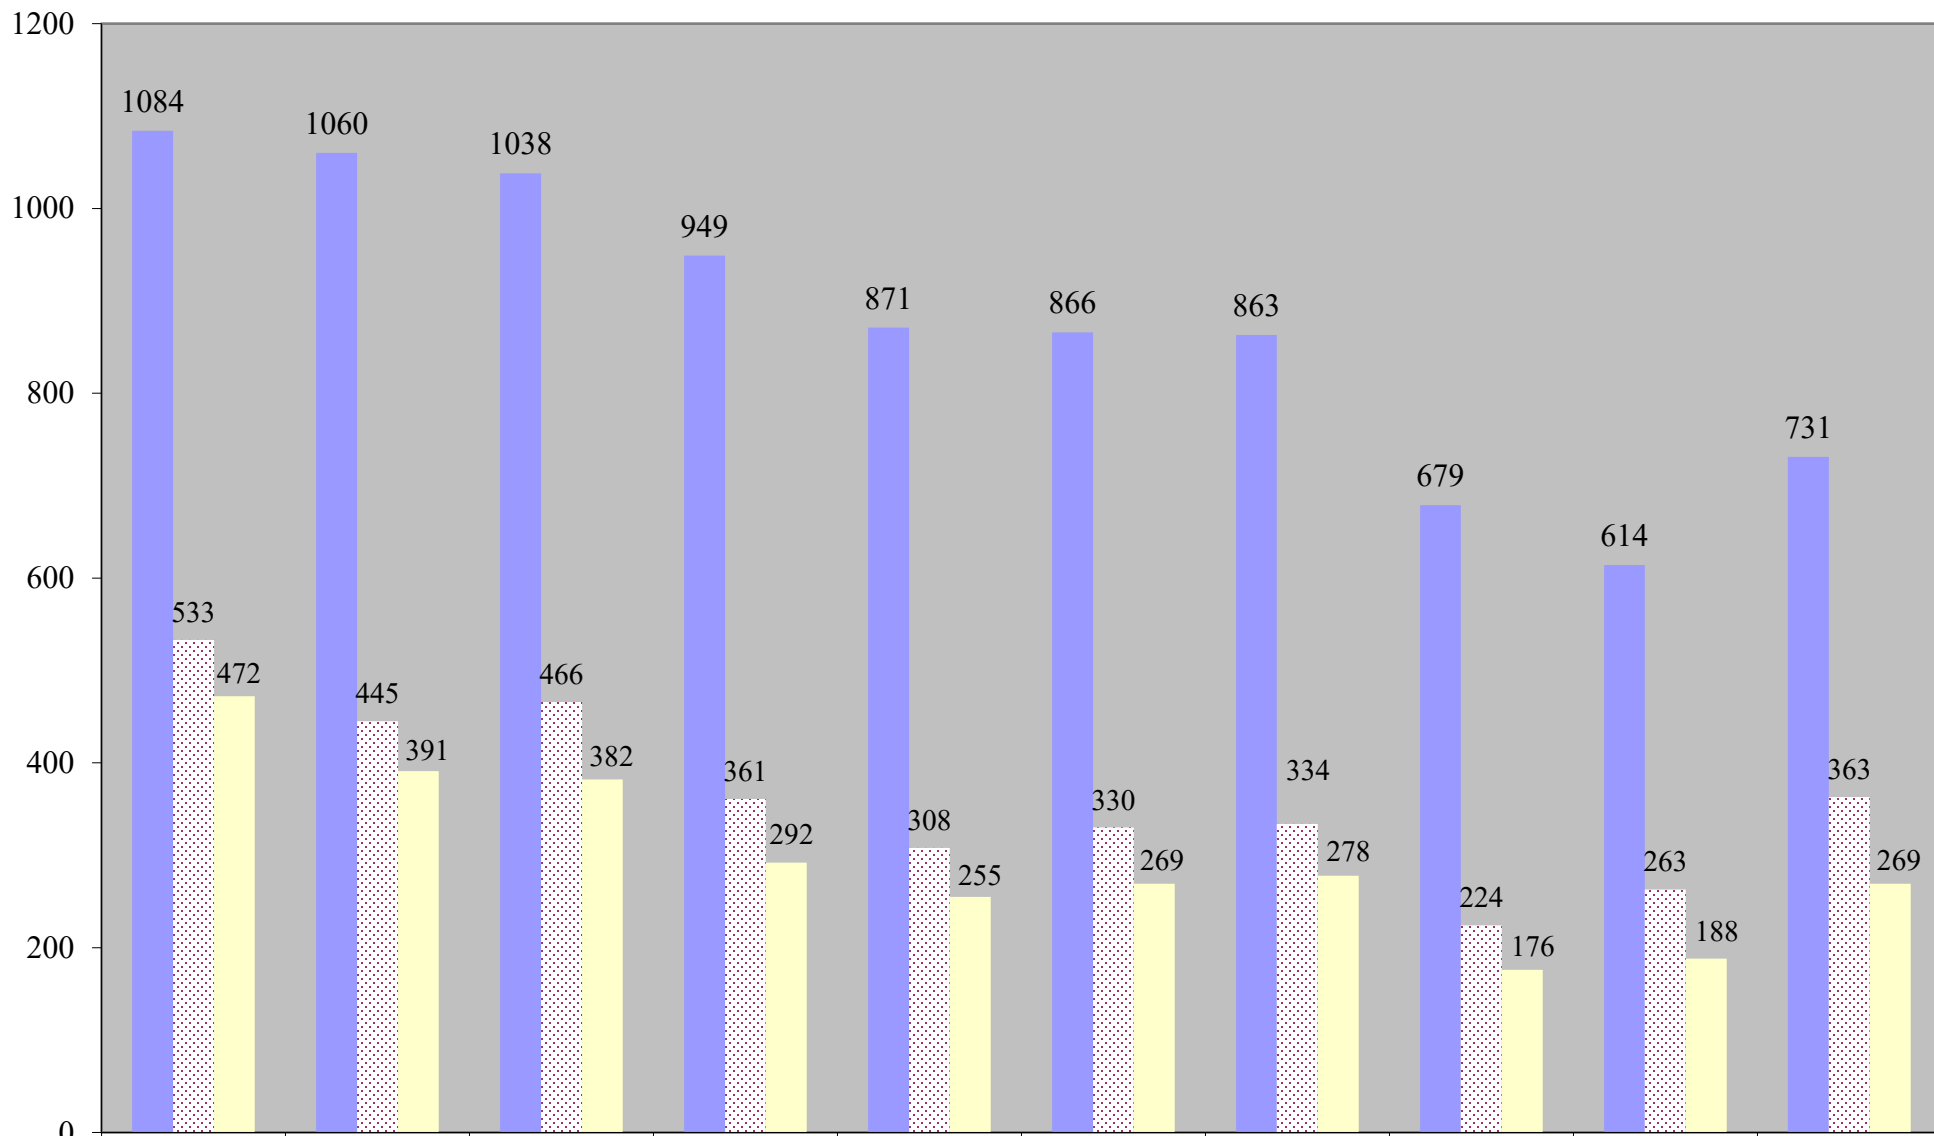

**Dalton Police Department
CRIME STATISTICS
Part I - Larceny/ Theft Offenses**

■ Incidents	1084	1060	1038	949	871	866	863	679	614	731
● Clearances	533	445	466	361	308	330	334	224	263	363
■ Arrests	472	391	382	292	255	269	278	176	188	269