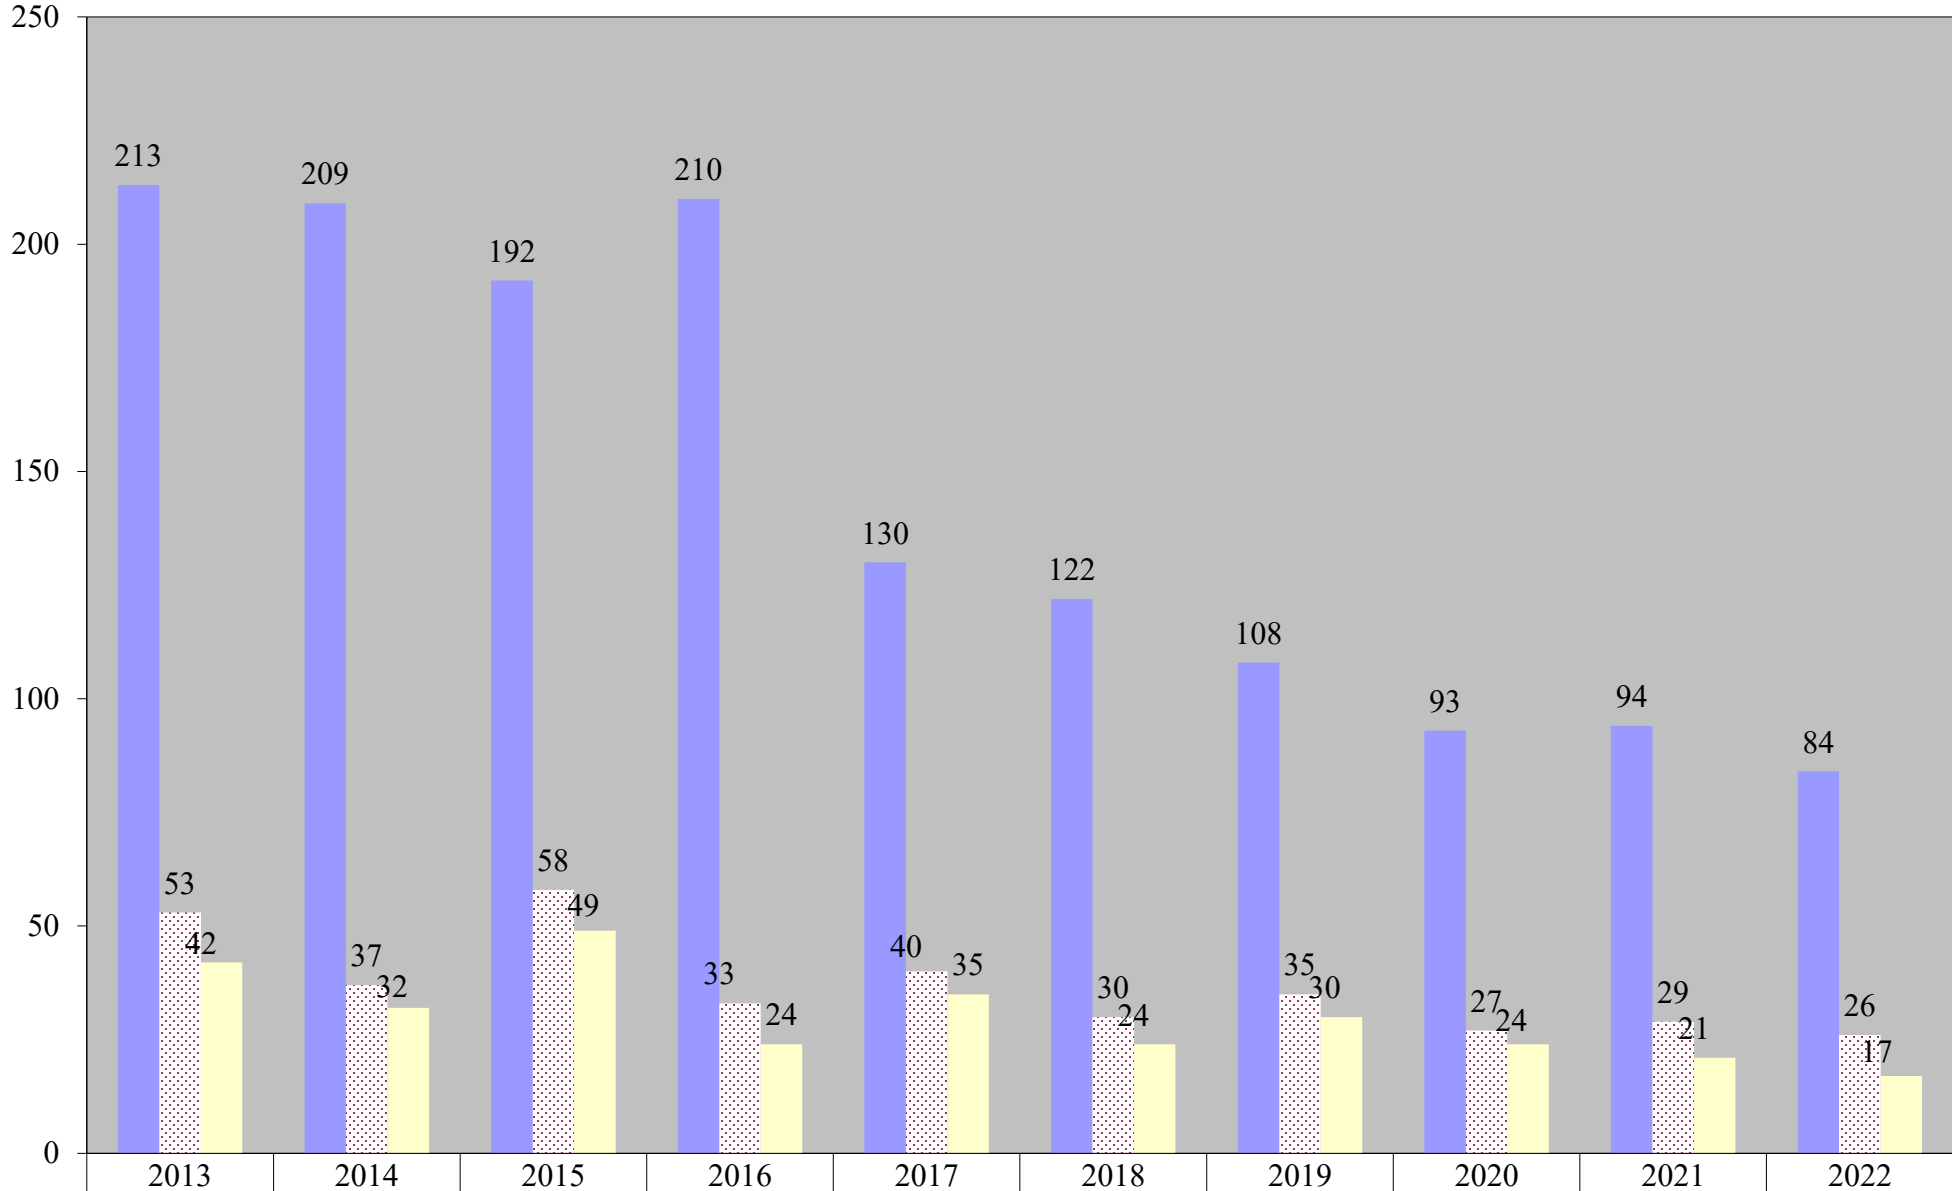

**Dalton Police Department
CRIME STATISTICS
Part I - Burglary Offenses**

■ Incidents	213	209	192	210	130	122	108	93	94	84
▨ Clearances	53	37	58	33	40	30	35	27	29	26
■ Arrests	42	32	49	24	35	24	30	24	21	17