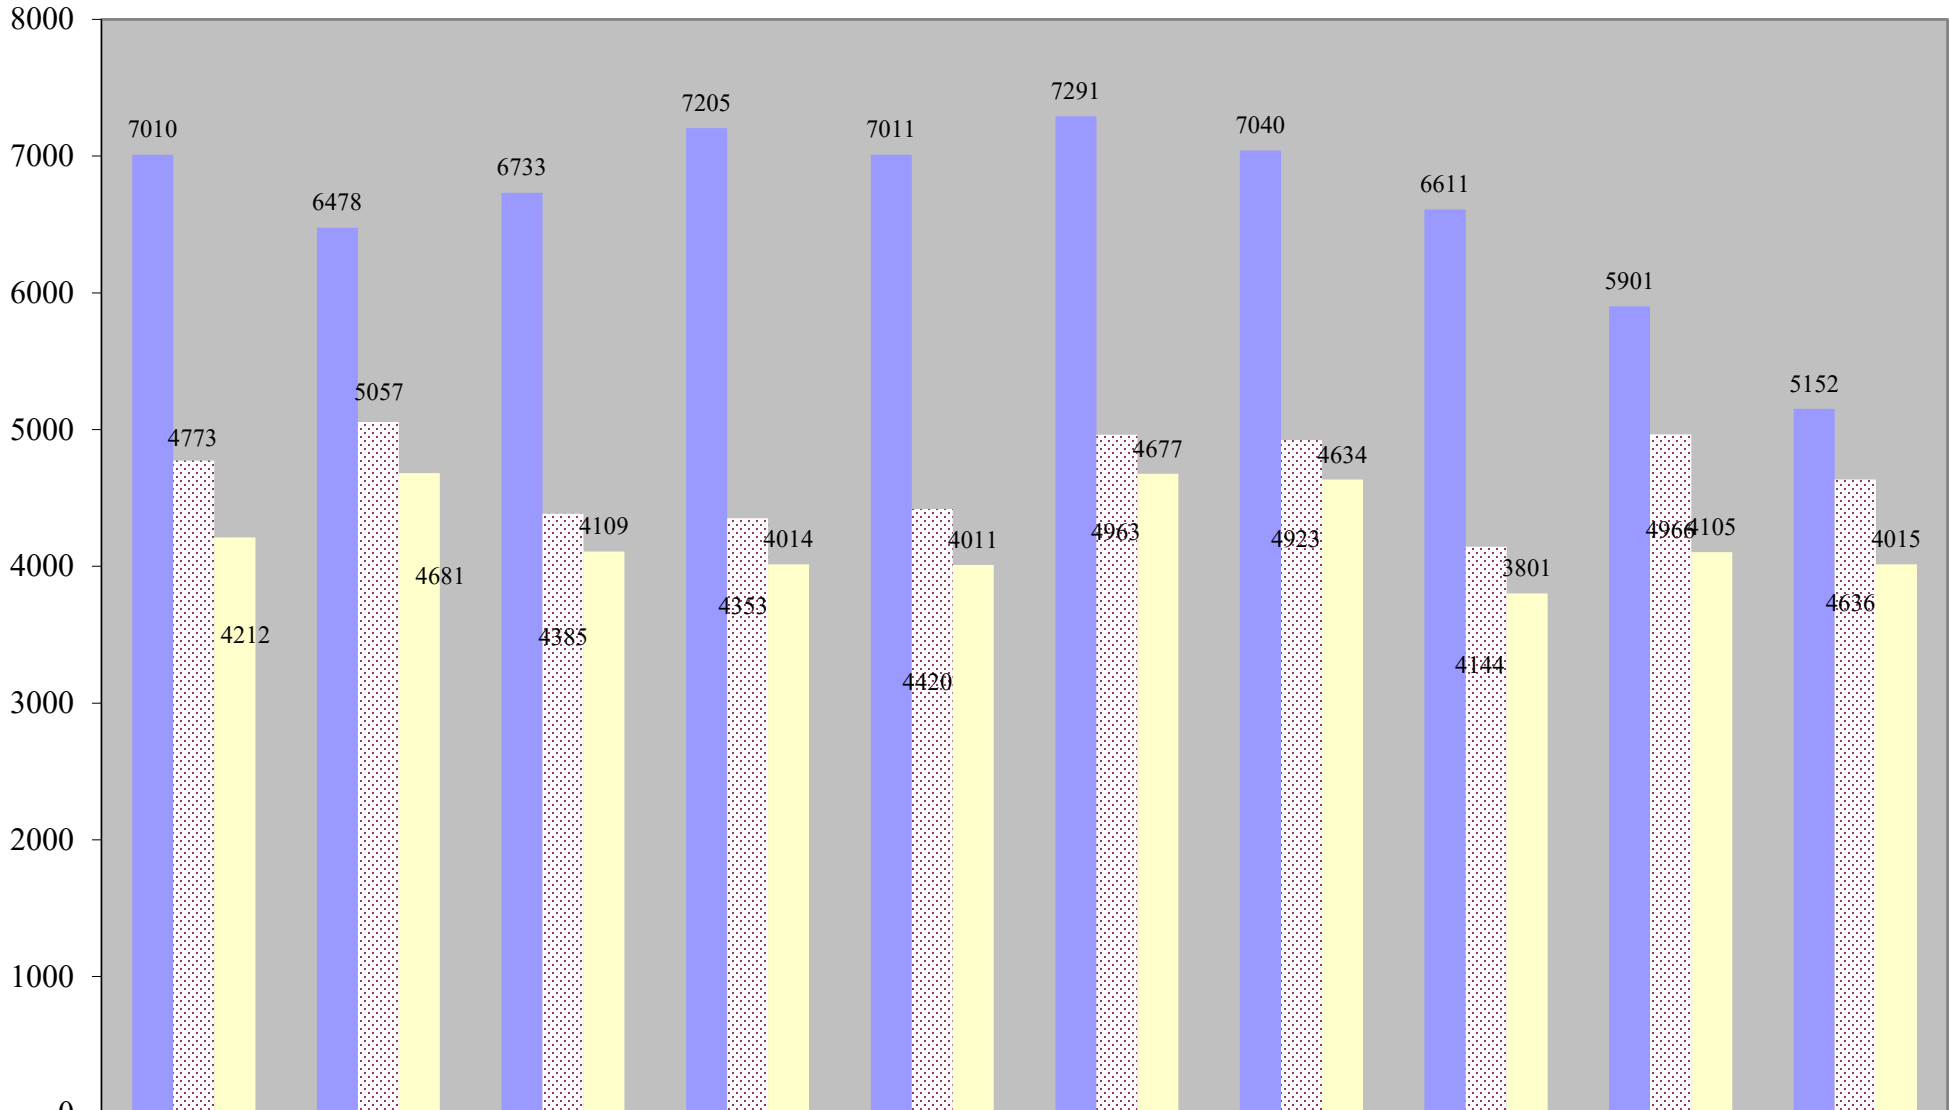

Dalton Police Department CRIME STATISTICS Part I & II Offenses

■ Incidents	7010	6478	6733	7205	7011	7291	7040	6611	5901	5152
● Clearances	4773	5057	4385	4353	4420	4963	4923	4144	4966	4636
■ Arrests	4212	4681	4109	4014	4011	4677	4634	3801	4105	4015