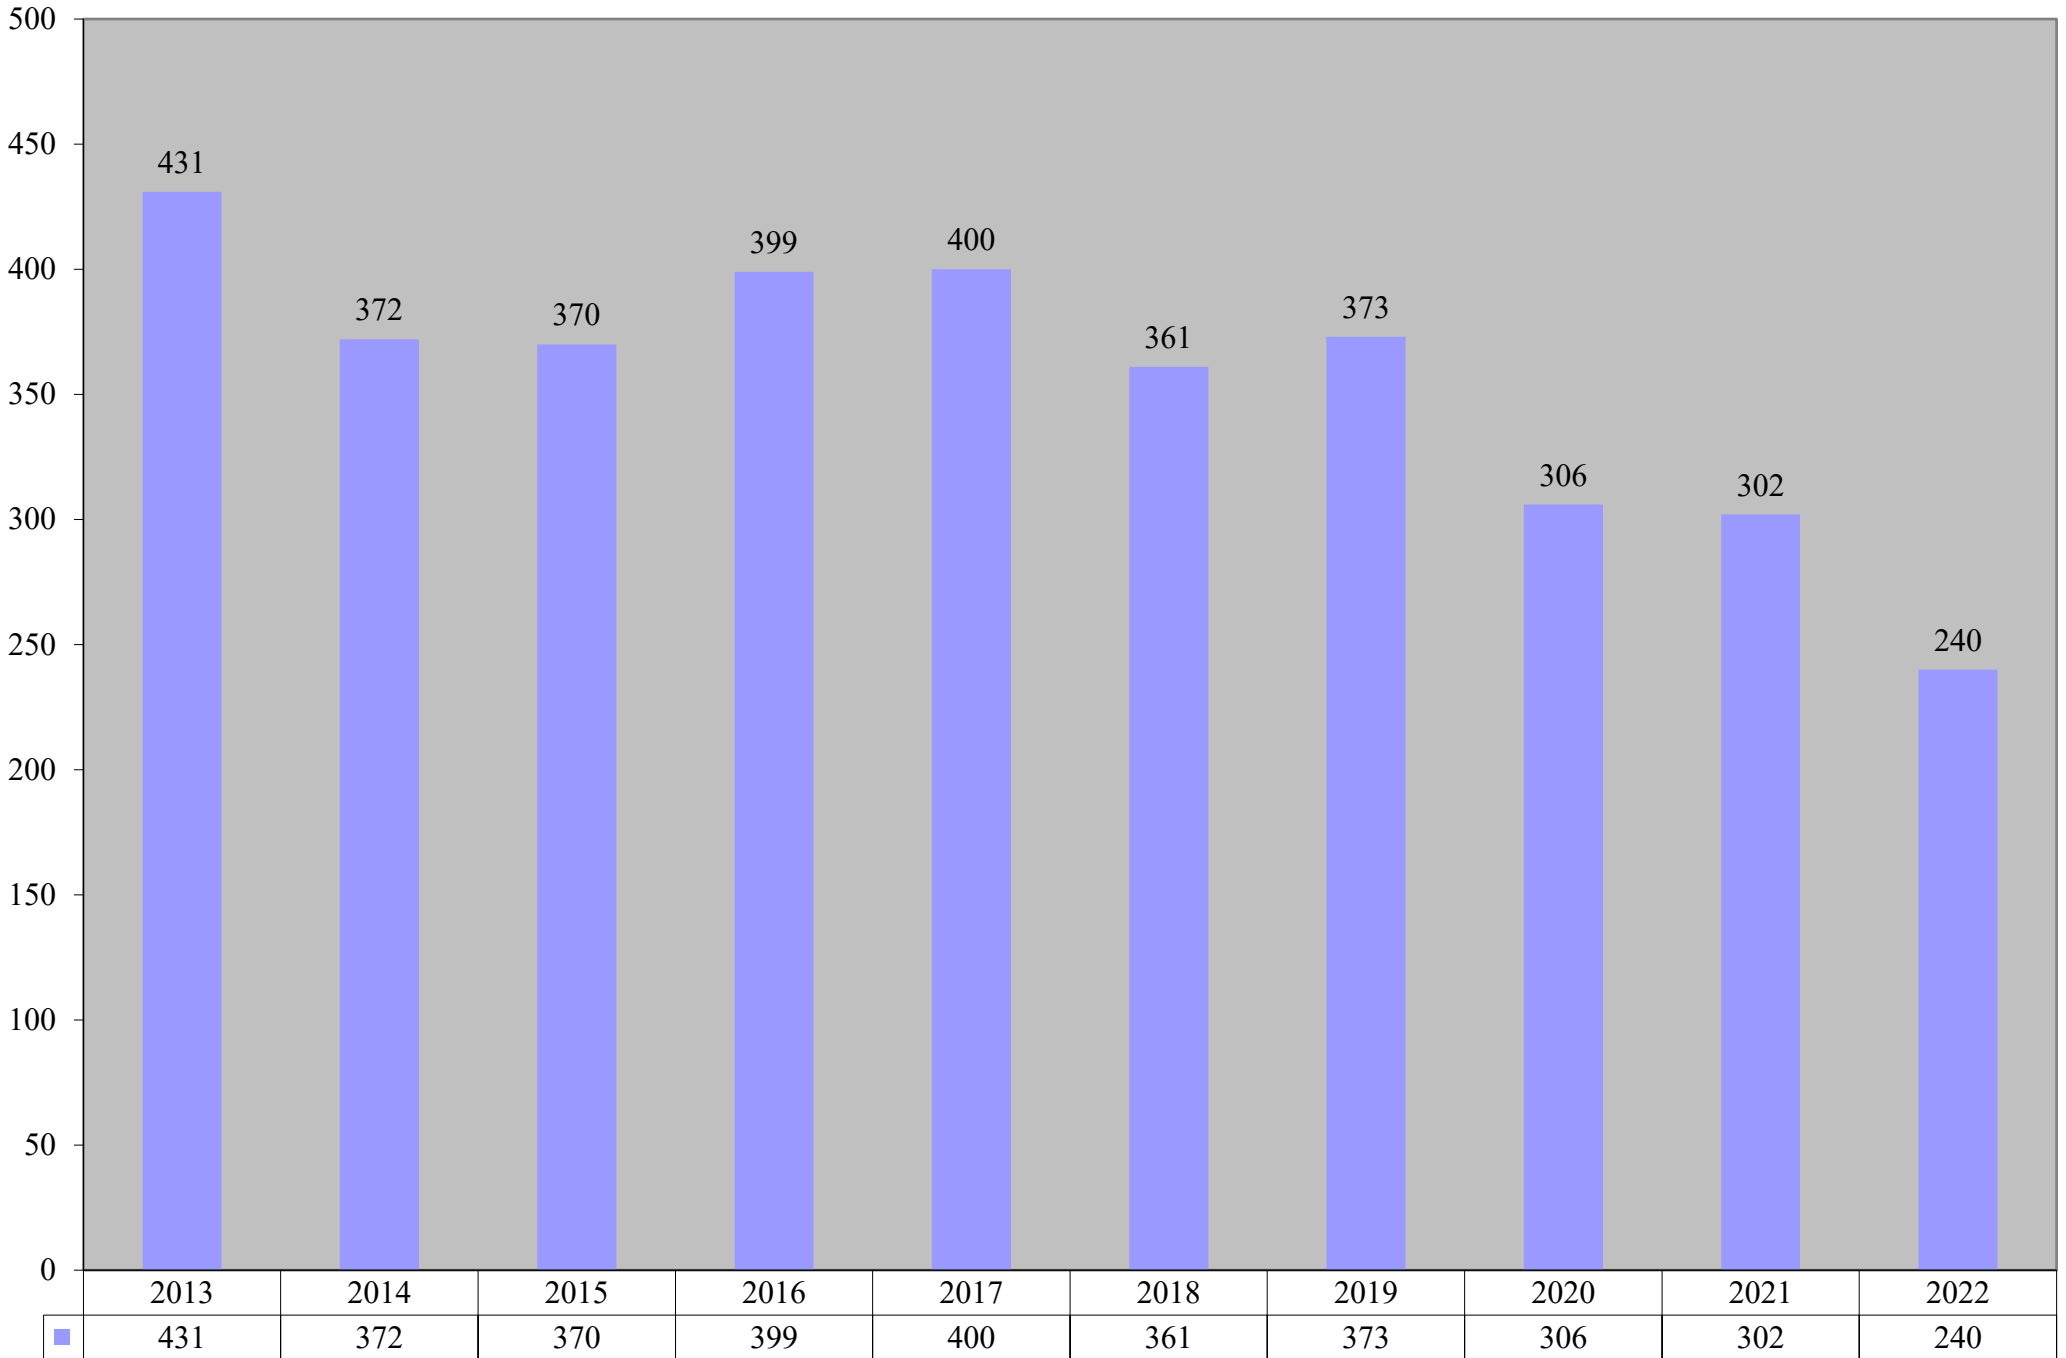

**Dalton Police Department
CRIME STATISTICS
Part II - Vandalism**