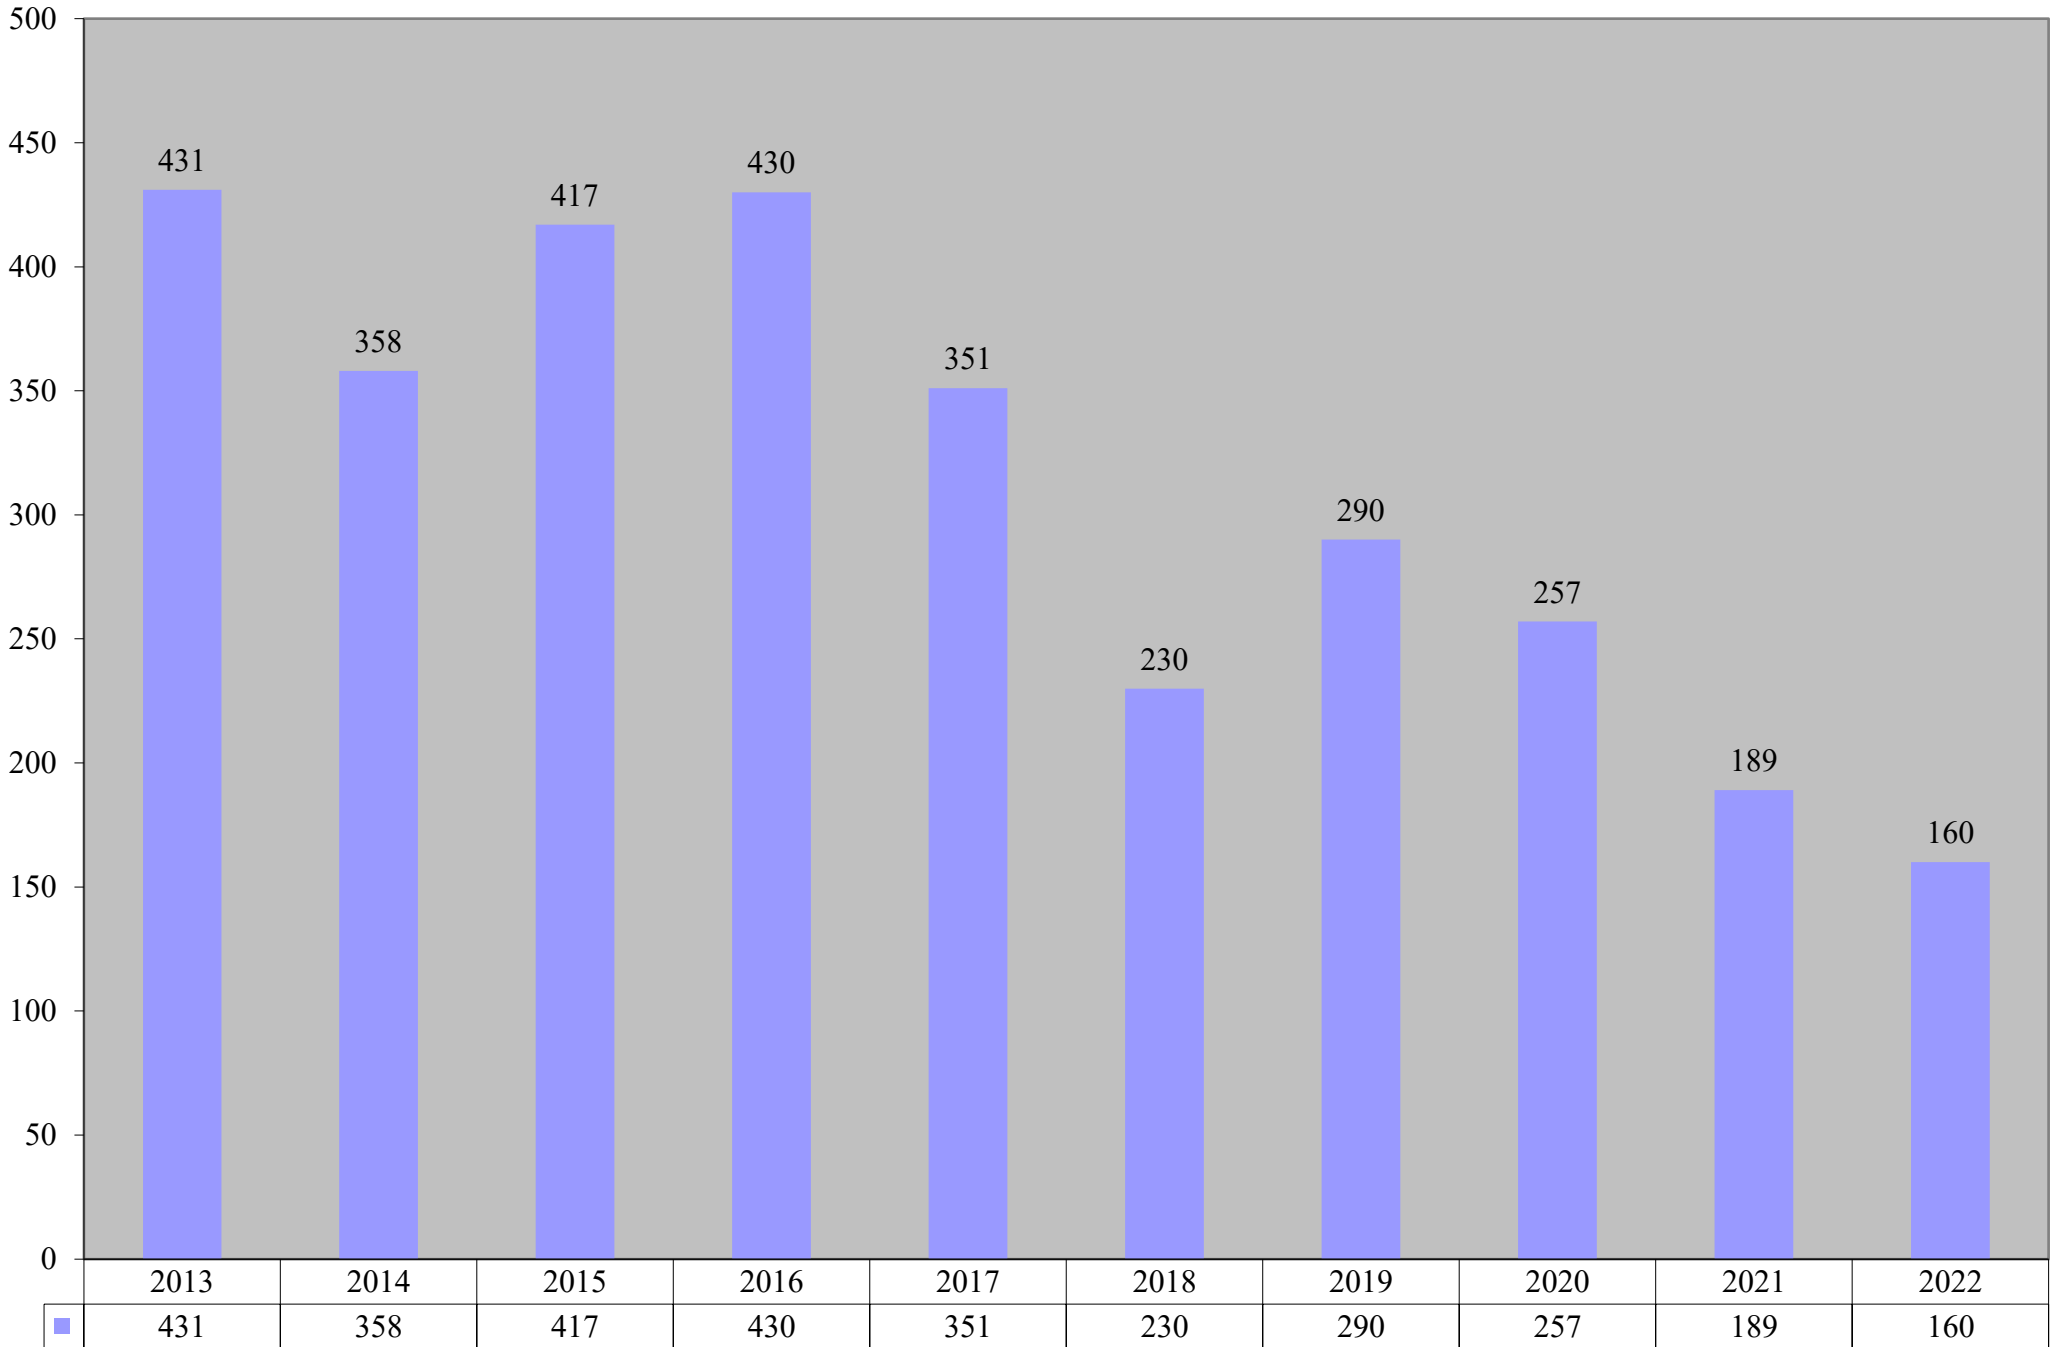

**Dalton Police Department
CRIME STATISTICS
Part II - Disorderly Conduct**