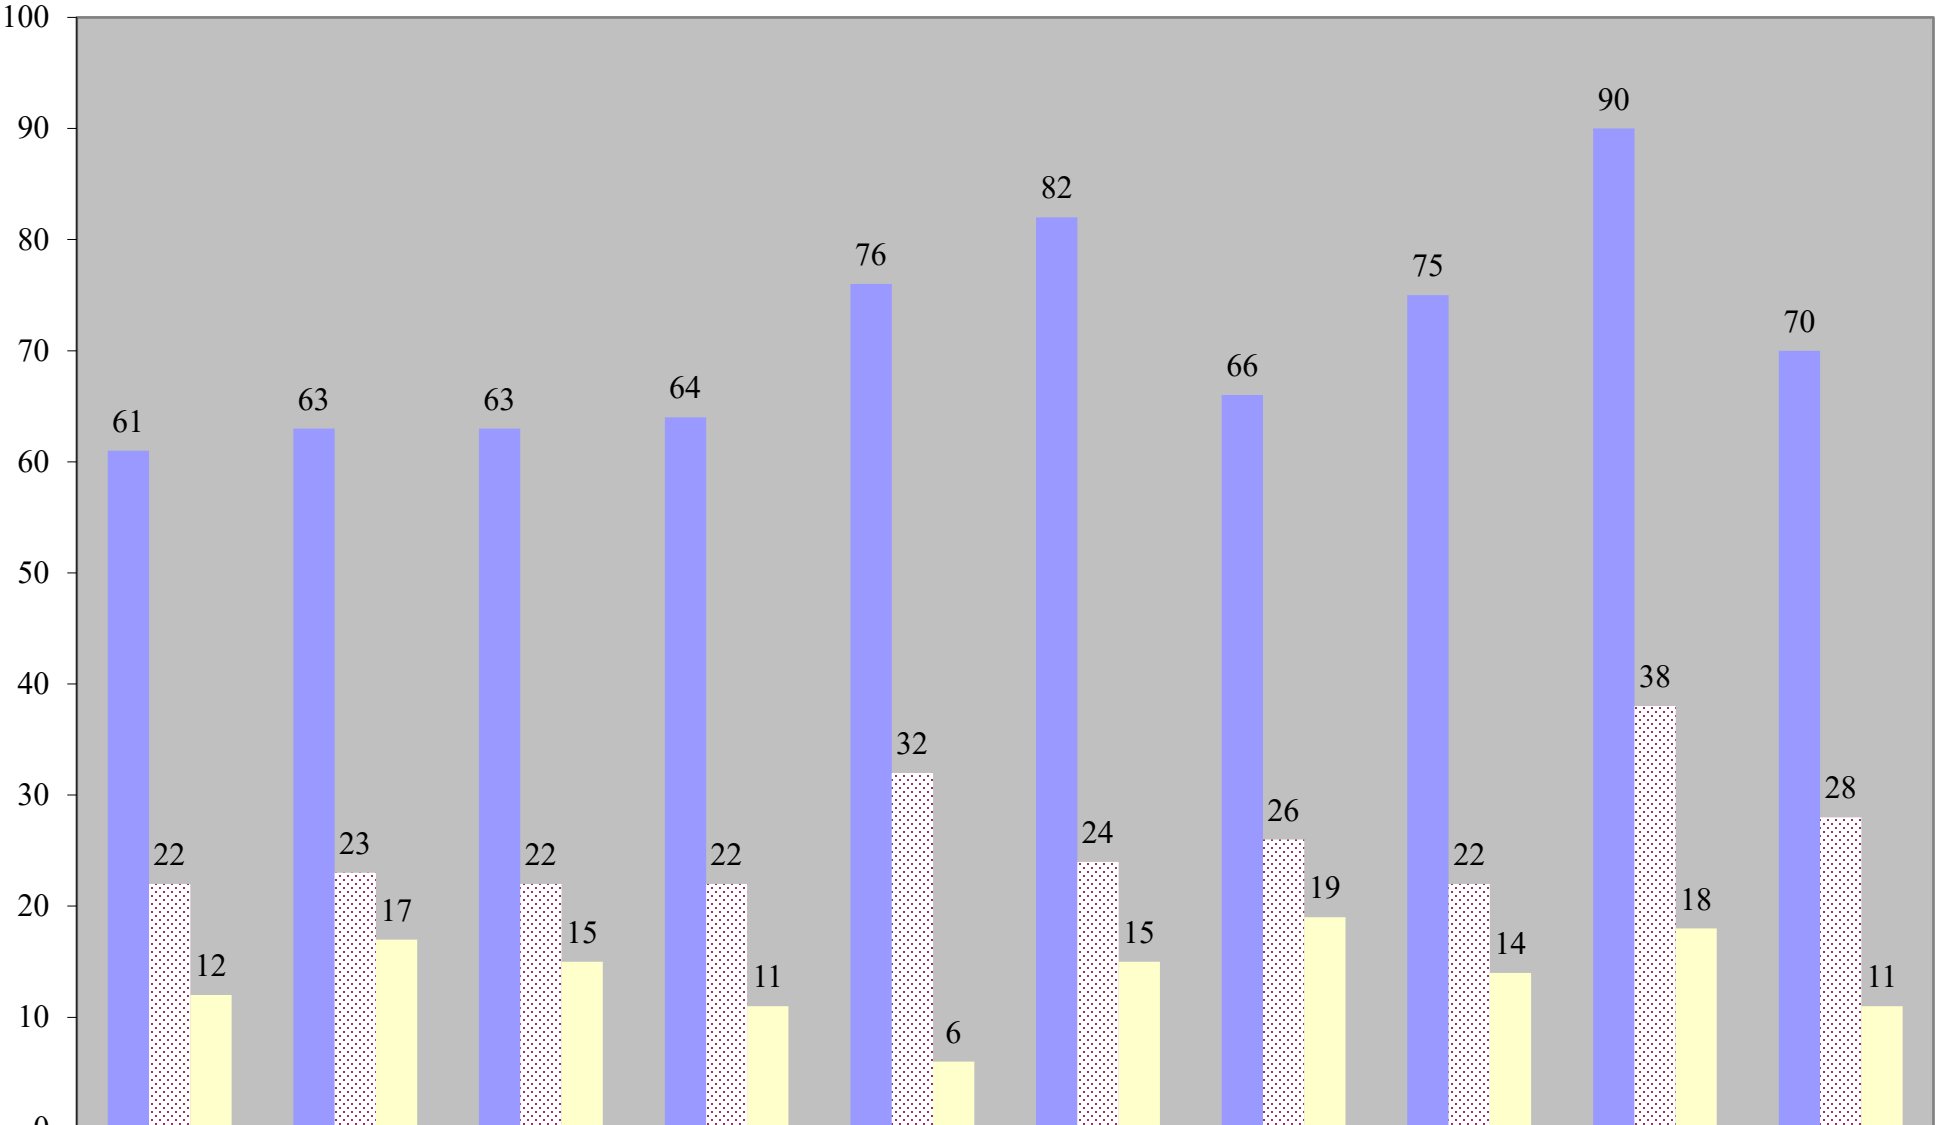

**Dalton Police Department
CRIME STATISTICS
Part I - Motor Vehicle Theft Offenses**

■ Incidents	61	63	63	64	76	82	66	75	90	70
▨ Clearances	22	23	22	22	32	24	26	22	38	28
■ Arrests	12	17	15	11	6	15	19	14	18	11