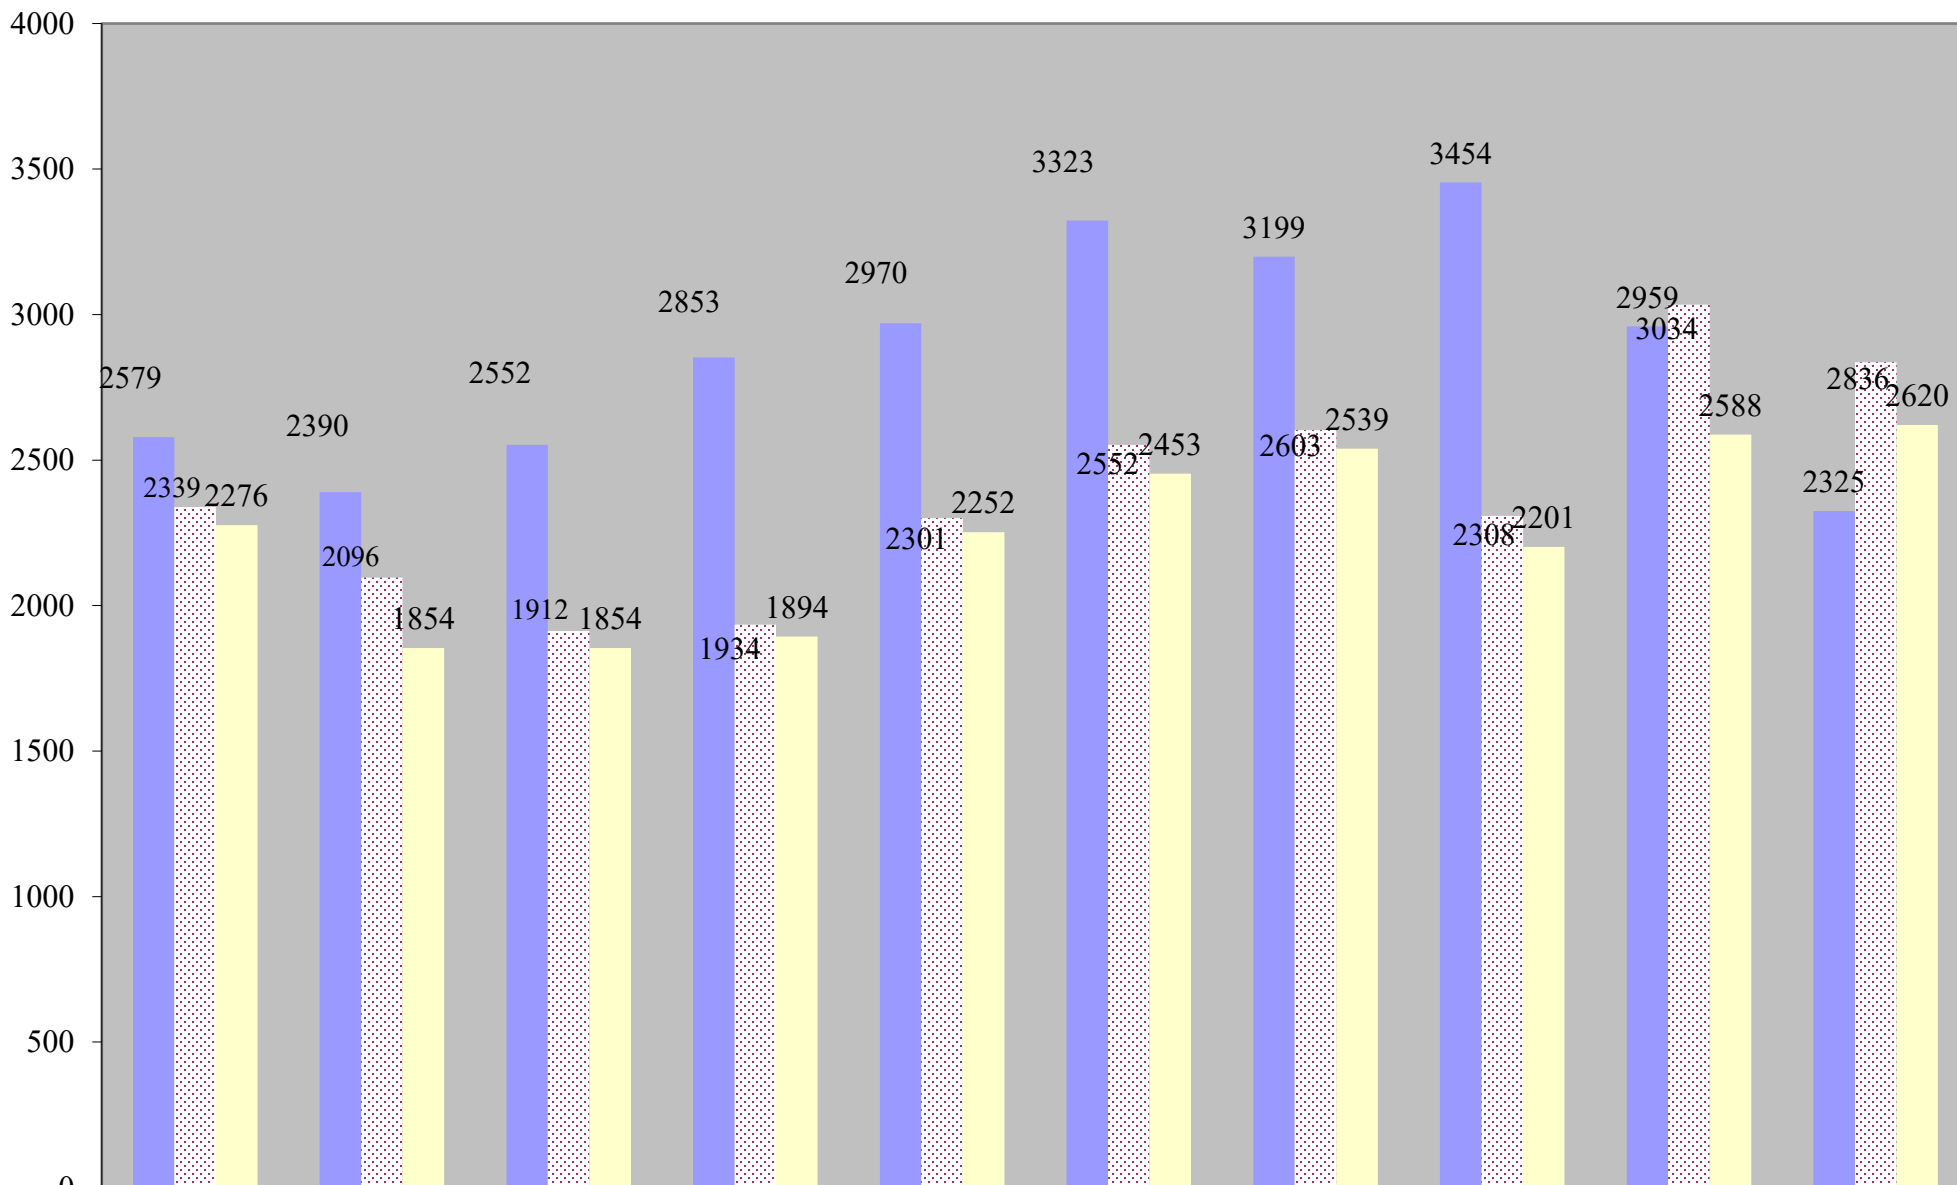

Dalton Police Department CRIME STATISTICS Part II - All Other Offenses

■ Incidents	2579	2390	2552	2853	2970	3323	3199	3454	2959	2325
● Clearances	2339	2096	1912	1934	2301	2552	2603	2308	3034	2836
■ Arrests	2276	1854	1854	1894	2252	2453	2539	2201	2588	2620