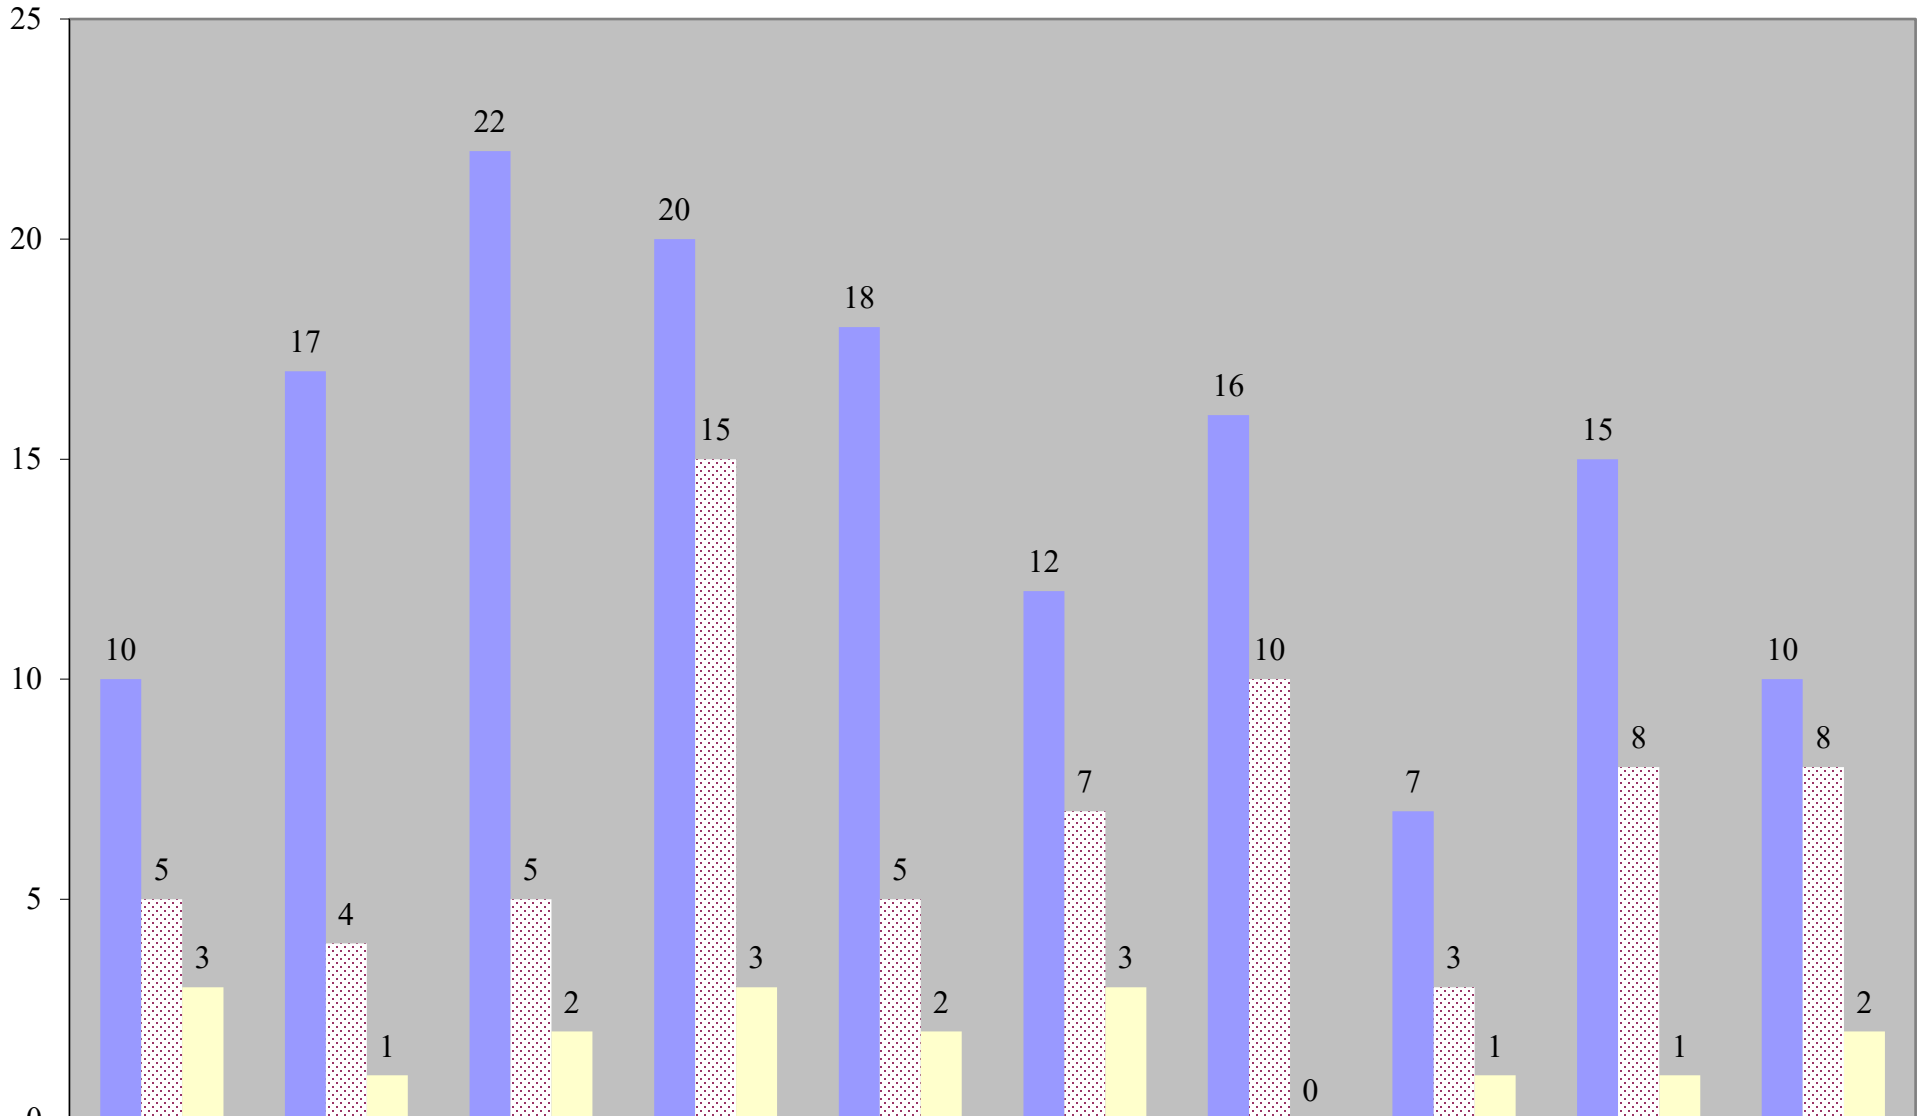

**Dalton Police Department
CRIME STATISTICS
Part I - Rape Offenses**

■ Incidents	10	17	22	20	18	12	16	7	15	10
▨ Clearances	5	4	5	15	5	7	10	3	8	8
■ Arrests	3	1	2	3	2	3	0	1	1	2