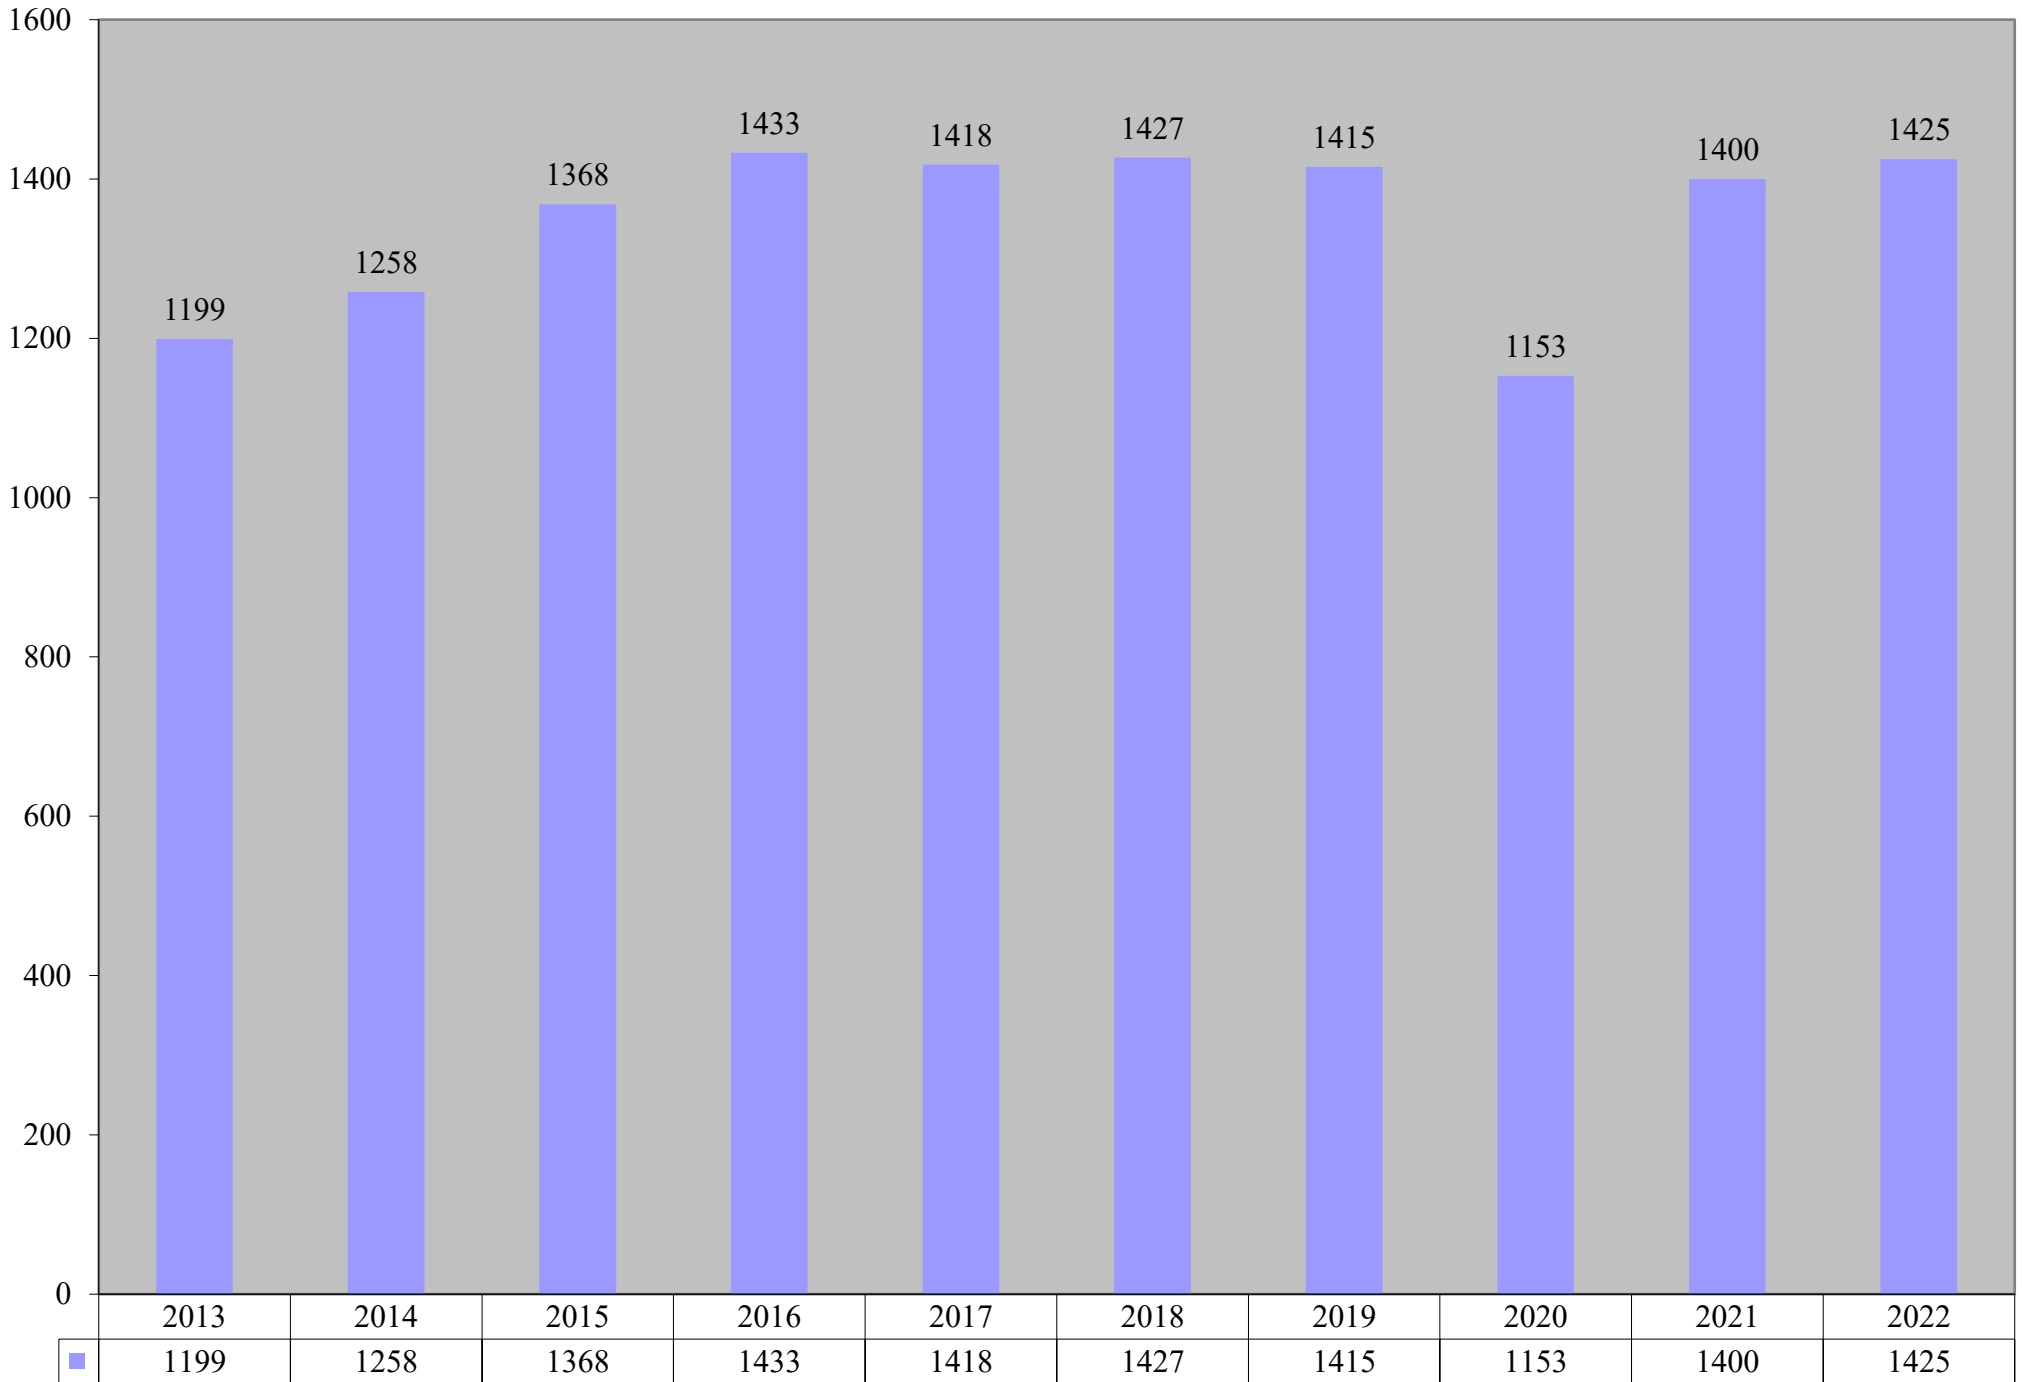

Dalton Police Department TOTAL CRASHES