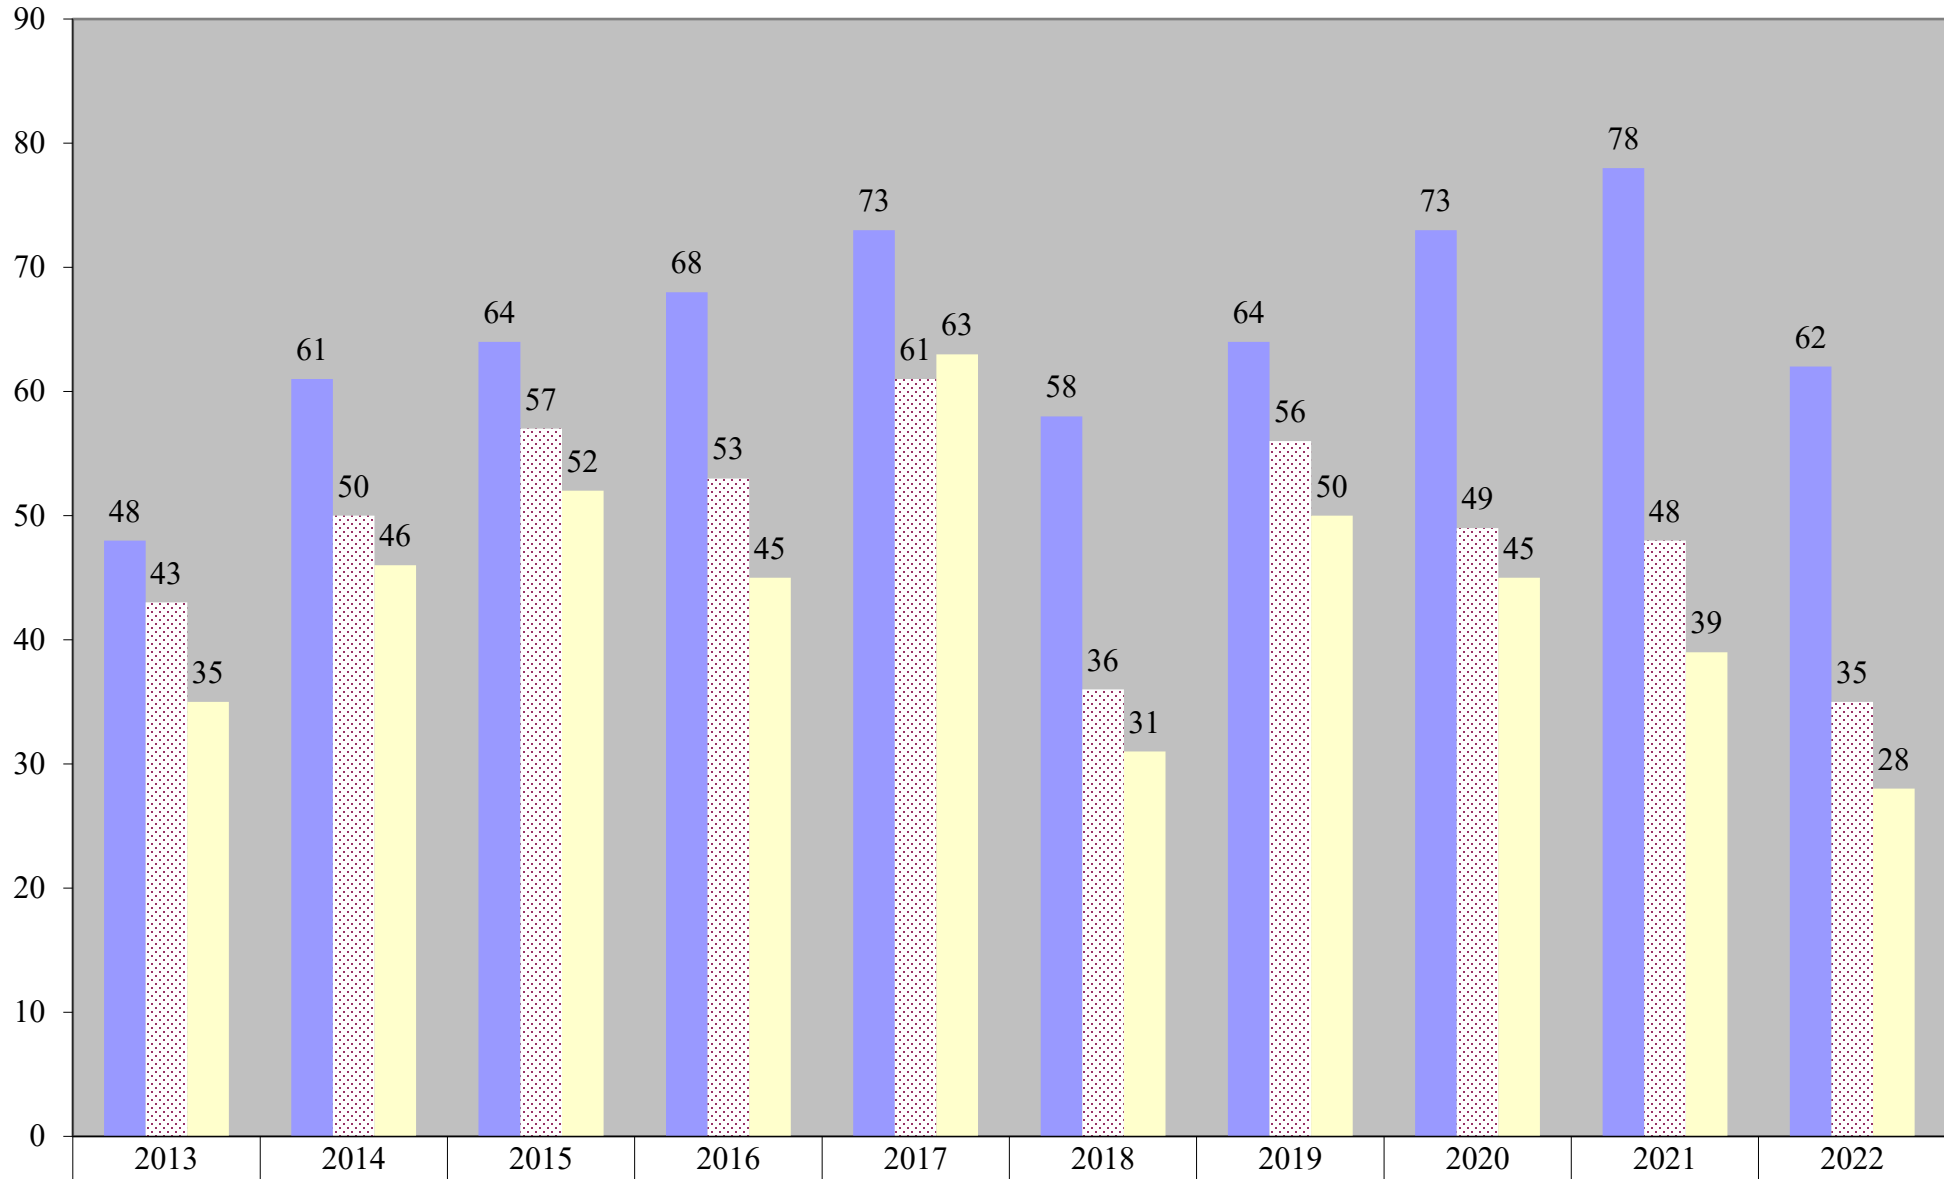

**Dalton Police Department
CRIME STATISTICS
Part I - Aggravated Assault Offenses**

■ Incidents	48	61	64	68	73	58	64	73	78	62
▤ Clearances	43	50	57	53	61	36	56	49	48	35
■ Arrests	35	46	52	45	63	31	50	45	39	28