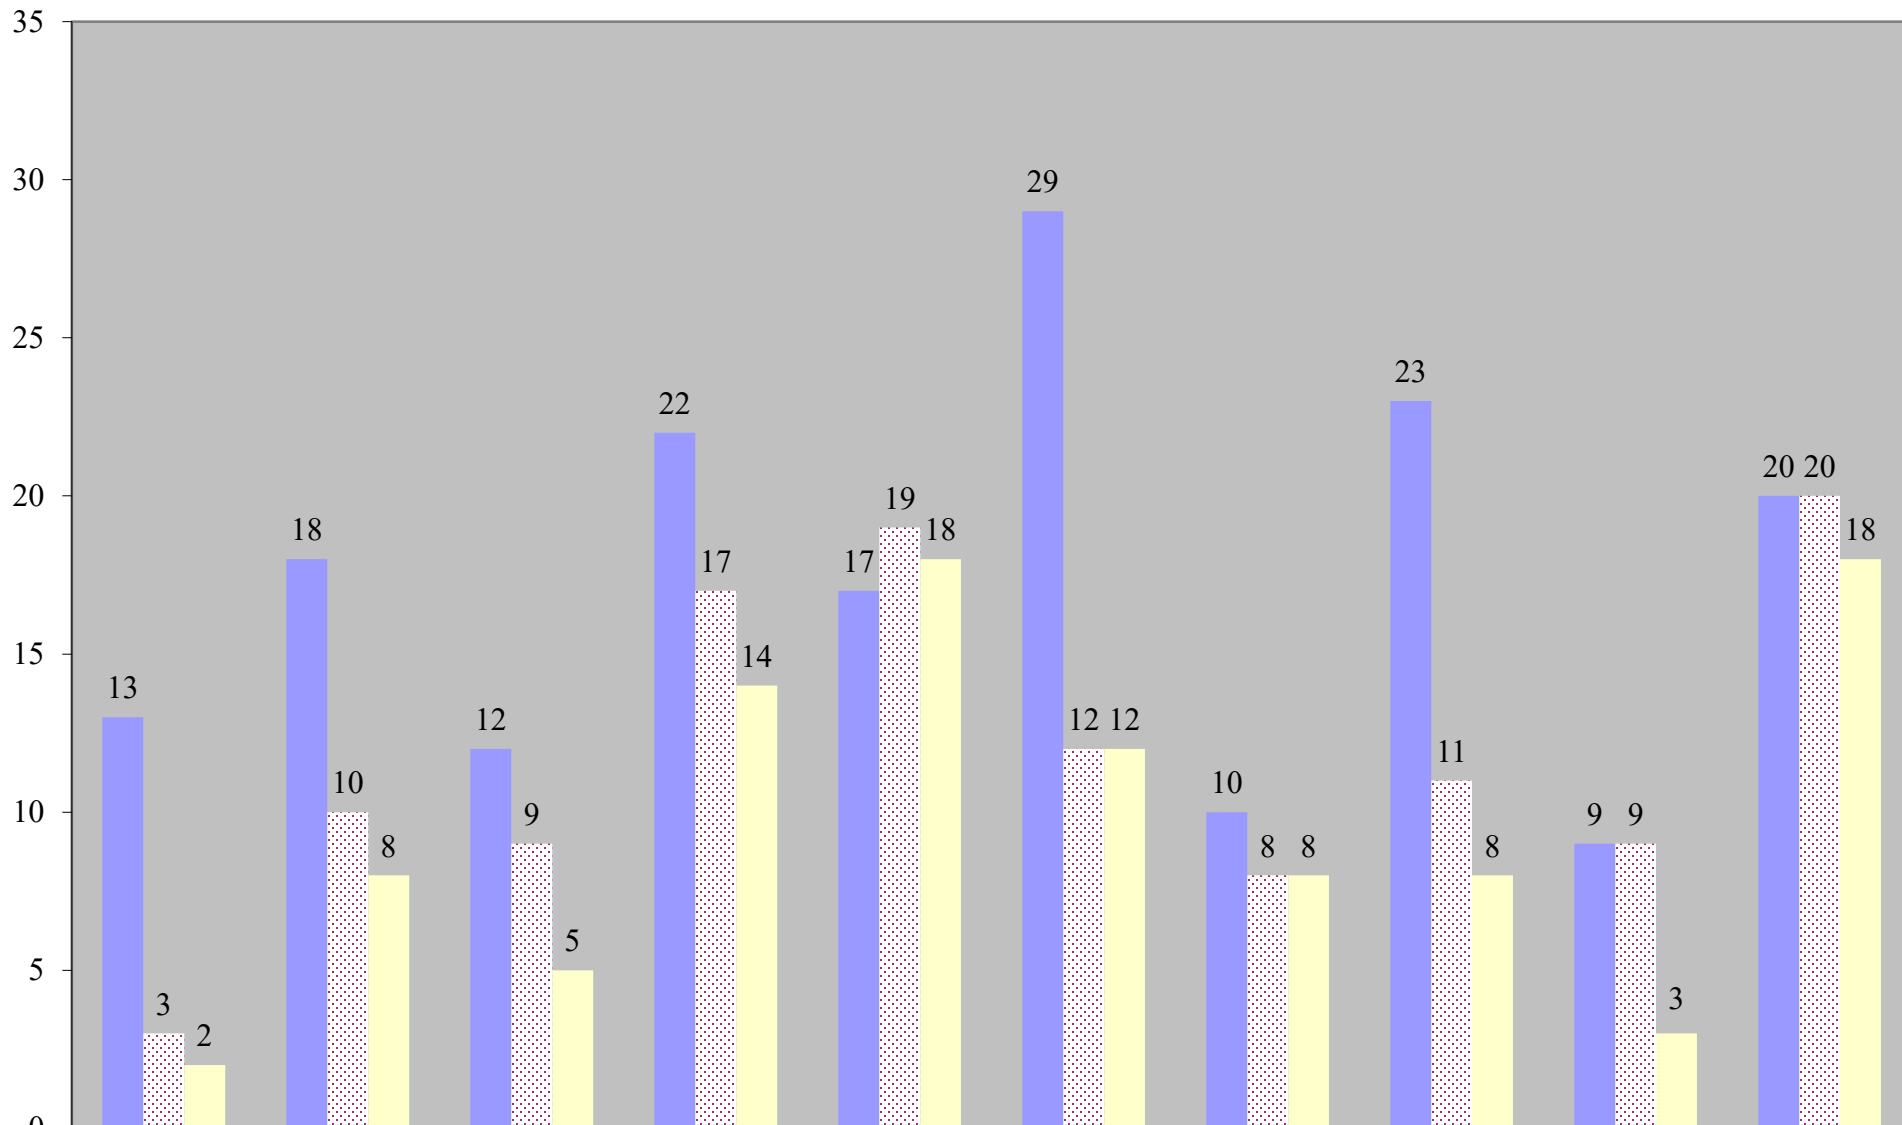

**Dalton Police Department
CRIME STATISTICS
Part I - Robbery Offenses**

■ Incidents	13	18	12	22	17	29	10	23	9	20
▨ Clearances	3	10	9	17	19	12	8	11	9	20
■ Arrests	2	8	5	14	18	12	8	8	3	18